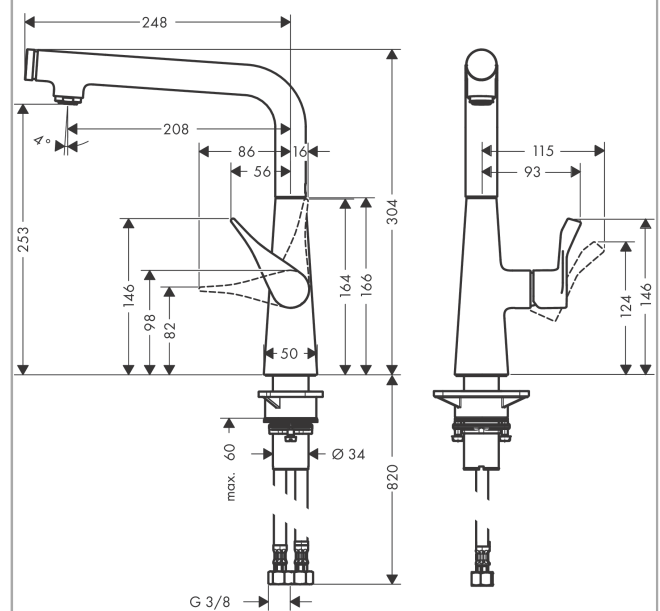

Metris Select M71

Single lever kitchen mixer 260, single spray mode

Surfaces: stainless steel finish Art. no. : 14847800

Description

product features

- ComfortZone 260 provides space for greater freedom of movement
- Swivel spout can be adjusted in 3 steps 110°, 150° or 360°
- laminar spray
- Select button for a comfortable start/stop of the water flow
- Flow rate (at 3 bar) 10 l/min
- Operating pressure: min. 1 bar/max. 10 bar
- ceramic cartridge
- 3/8" hose connections
- integrated non-return valve
- Significantly reduced splashing by soft start of the water flow

Article Details

Price excl. VAT

£ 529.17

Technology

Certificates

kiwa

Product image

Scale drawing

Metris Select M71
Single lever kitchen mixer 260, single spray mode
 Surfaces: **stainless steel finish** Art. no. : **14847800**

Flowchart