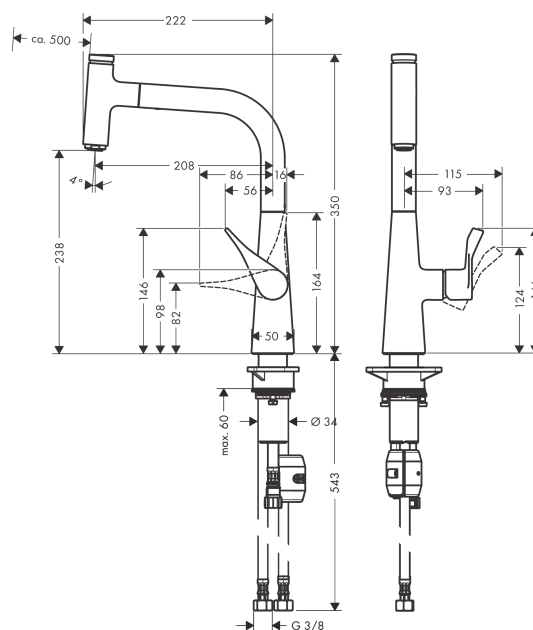

Metris Select M71

Single lever kitchen mixer 240 with pull-out spout, single spray mode

Surfaces: **chrome** Art. no. : **14857000**

Description

product features

- ComfortZone 240 provides space for greater freedom of movement
- Swivel spout adjustable in 2 steps to 110° or 150°
- laminar spray
- Select button for a comfortable start/stop of the water flow
- MagFit magnetic shower support
- Flow rate (at 3 bar) 8 l/min
- ceramic cartridge
- 3/8" hose connections
- integrated non-return valve
- Significantly reduced splashing by soft start of the water flow

Article Details

Price excl. VAT

£ 429.17

Technology

Certificates

kiwa

Product image

Scale drawing