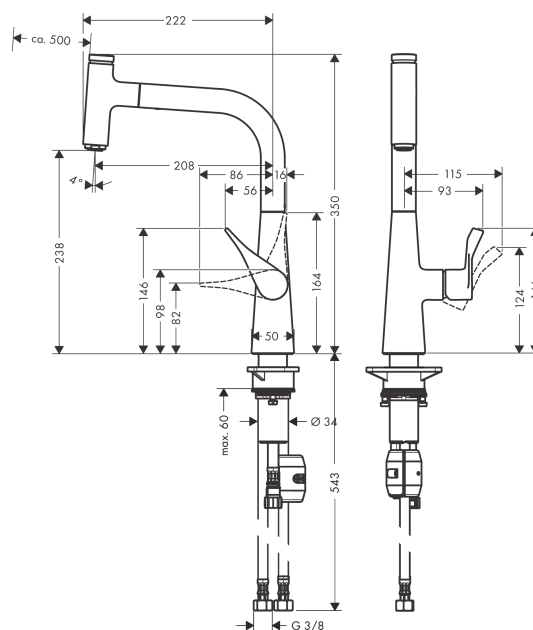

Metris Select M71

Single lever kitchen mixer 240 with pull-out spout, single spray mode

Surfaces: stainless steel finish Art. no. : 14857800

Description

product features

- ComfortZone 240 provides space for greater freedom of movement
- Swivel spout adjustable in 2 steps to 110° or 150°
- laminar spray
- Select button for a comfortable start/stop of the water flow
- MagFit magnetic shower support
- Flow rate (at 3 bar) 8 l/min
- ceramic cartridge
- 3/8" hose connections
- integrated non-return valve
- Significantly reduced splashing by soft start of the water flow

Article Details

Price excl. VAT

£ 529.17

Technology

Certificates

kiwa

Product image

Scale drawing