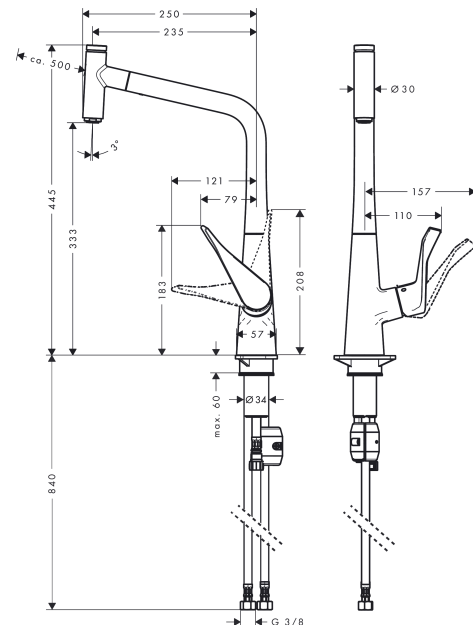

Metris Select M71

Single lever kitchen mixer 320 with pull-out spout, single spray mode

Surfaces: **stainless steel finish** Art. no. : **14884800**

Description

product features

- ComfortZone 320 provides space for greater freedom of movement
- Swivel spout adjustable in 2 steps to 110° or 150°
- laminar spray
- Select button for a comfortable start/stop of the water flow
- MagFit magnetic shower support
- Flow rate (at 3 bar) 8 l/min
- ceramic cartridge
- 3/8" hose connections
- integrated non-return valve
- winner of the iF product design award 2015
- Significantly reduced splashing by soft start of the water flow

Scale drawing

Metris Select M71

Single lever kitchen mixer 320 with pull-out spout, single spray mode

Surfaces: stainless steel finish Art. no. : 14884800

Flowchart