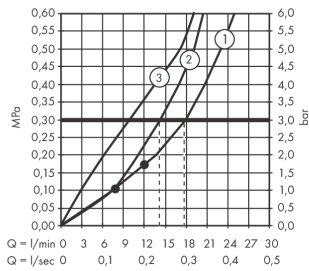

RainSelect

Thermostatic mixer for concealed installation for 3 outlets

Surfaces: white/chrome Art. no. : 15356400

Installation examples

RainSelect
1531118X / 15356XXX