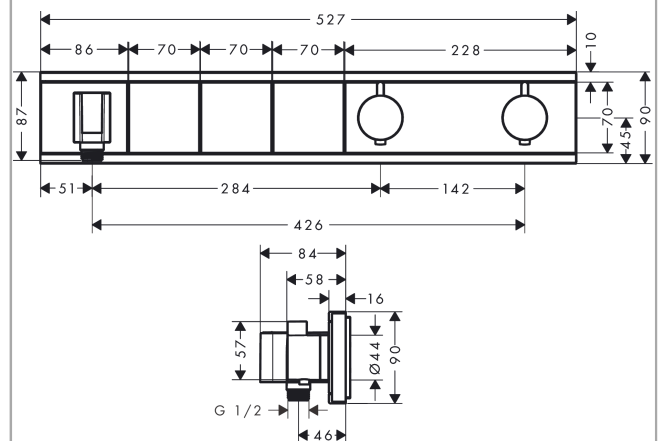

RainSelect

Thermostatic mixer for concealed installation for 3 outlets

Surfaces: **white/chrome** Art. no. : **15356400**

Description

product features

- Consists of: Thermostatic mixer, shower holder
- depending on volume flow and installation situation approx. 50% flow rate reduction and integrated shut off function
- designed to run 3 outlets
- multiple outlets can be run simultaneously
- Select push-button on/off control for 3 outlets
- wall-mounted
- thermostat cartridge, start/ stop cartridge
- Min. operating pressure: 1 bar
- Max. operating pressure: 10 bar
- safety stop at 40°C
- Maximum temperature can be adjusted on installation
- Non-return valve
- Hose nut: for shower hoses with conical or cylindrical nut on both sides
- Thermostat is delivered with buttons hand shower, Waterfall, Rain large
- if running with a pump, please specify a universal (negative head) pump
- connection type: basic set

Article Details

Price excl. VAT

£ 1,416.67

Technology

Design awards

Product image

Scale drawing

RainSelect