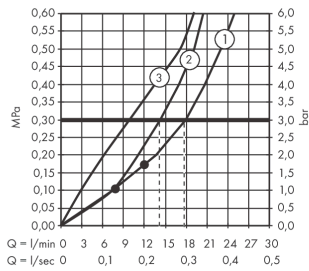

RainSelect

Thermostatic mixer for concealed installation for 3 outlets

Surfaces: black/chrome Art. no. : 15356600

Installation examples

RainSelect
1531118X / 15356XXX