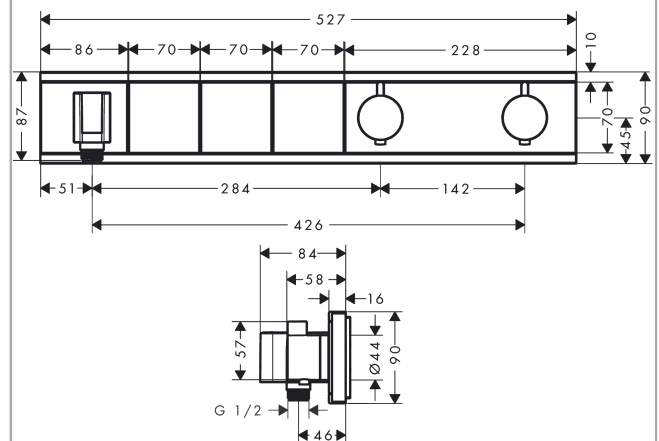

RainSelect

Thermostatic mixer for concealed installation for 3 outlets

Surfaces: **black/chrome** Art. no. : **15356600**

Description

product features

- Consists of: Thermostatic mixer, shower holder
- depending on volume flow and installation situation approx. 50% flow rate reduction and integrated shut off function
- designed to run 3 outlets
- multiple outlets can be run simultaneously
- Select push-button on/off control for 3 outlets
- wall-mounted
- thermostat cartridge, start/ stop cartridge
- Min. operating pressure: 1 bar
- Max. operating pressure: 10 bar
- safety stop at 40°C
- Maximum temperature can be adjusted on installation
- Non-return valve
- Hose nut: for shower hoses with conical or cylindrical nut on both sides
- Thermostat is delivered with buttons hand shower, Waterfall, Rain large
- if running with a pump, please specify a universal (negative head) pump
- connection type: basic set

Article Details

Price excl. VAT

£ 1,416.67

Technology

Design awards

Product image

Scale drawing

RainSelect