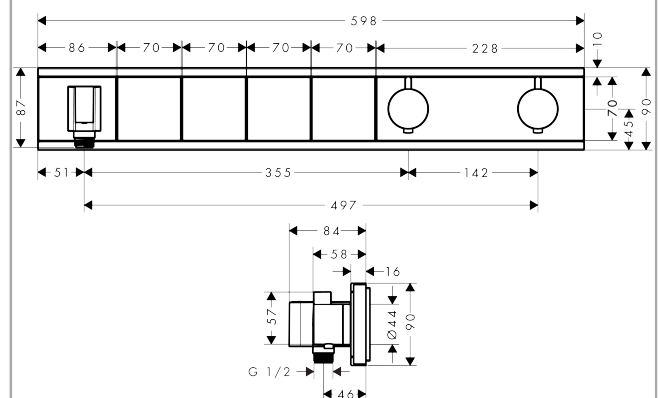

RainSelect

Thermostatic mixer for concealed installation for 4 outlets

Surfaces: **chrome** Art. no. : **15357000**

Description

product features

- Consists of: Thermostatic mixer, shower holder
- depending on volume flow and installation situation approx. 50% flow rate reduction and integrated shut off function
- 4 outlets
- multiple outlets can be run simultaneously
- Select push-button on/off control for 4 outlets
- wall-mounted
- thermostat cartridge, start/ stop cartridge
- Min. operating pressure: 1 bar
- Max. operating pressure: 10 bar
- safety stop at 40°C
- Maximum temperature can be adjusted on installation
- Non-return valve
- Hose nut: for shower hoses with conical or cylindrical nut on both sides
- Thermostat is delivered with buttons hand shower, Waterfall, Rain large, Mono
- if running with a pump, please specify a universal (negative head) pump
- connection type: basic set

Article Details

Price excl. VAT

£ 1,658.33

Technology

Design awards

Product image

Scale drawing

RainSelect
Thermostatic mixer for concealed installation for 4 outlets
 Surfaces: **chrome** Art. no. : **15357000**