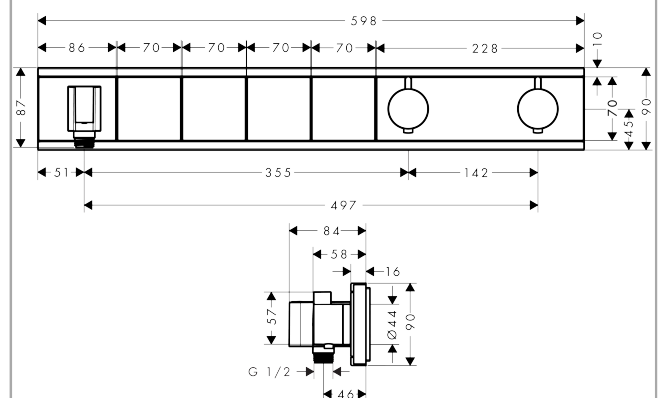

RainSelect

Thermostatic mixer for concealed installation for 4 outlets

Surfaces: **white/chrome** Art. no. : **15357400**

Description

product features

- Consists of: Thermostatic mixer, shower holder
- depending on volume flow and installation situation approx. 50% flow rate reduction and integrated shut off function
- 4 outlets
- multiple outlets can be run simultaneously
- Select push-button on/off control for 4 outlets
- wall-mounted
- thermostat cartridge, start/ stop cartridge
- Min. operating pressure: 1 bar
- Max. operating pressure: 10 bar
- safety stop at 40°C
- Maximum temperature can be adjusted on installation
- Non-return valve
- Hose nut: for shower hoses with conical or cylindrical nut on both sides
- Thermostat is delivered with buttons hand shower, Waterfall, Rain large, Mono
- if running with a pump, please specify a universal (negative head) pump
- connection type: basic set

Article Details

Price excl. VAT

£ 1,658.33

Technology

Design awards

Product image

Scale drawing

RainSelect
Thermostatic mixer for concealed installation for 4 outlets
 Surfaces: **white/chrome** Art. no. : **15357400**