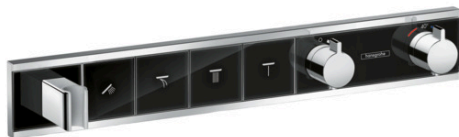

RainSelect

Thermostatic mixer for concealed installation for 4 outlets

Surfaces: **black/chrome** Art. no. : **15357600**

Description

product features

- Consists of: Thermostatic mixer, shower holder
- depending on volume flow and installation situation approx. 50% flow rate reduction and integrated shut off function
- 4 outlets
- multiple outlets can be run simultaneously
- Select push-button on/off control for 4 outlets
- wall-mounted
- thermostat cartridge, start/ stop cartridge
- Min. operating pressure: 1 bar
- Max. operating pressure: 10 bar
- safety stop at 40°C
- Maximum temperature can be adjusted on installation
- Non-return valve
- Hose nut: for shower hoses with conical or cylindrical nut on both sides
- Thermostat is delivered with buttons hand shower, Waterfall, Rain large, Mono
- if running with a pump, please specify a universal (negative head) pump
- connection type: basic set

Article Details

Price excl. VAT

£ 1,658.33

Technology

Design awards

Product image

Scale drawing

RainSelect
Thermostatic mixer for concealed installation for 4 outlets
 Surfaces: **black/chrome** Art. no. : **15357600**

Installation examples

RainSelect
 1531218X / 15357XXX