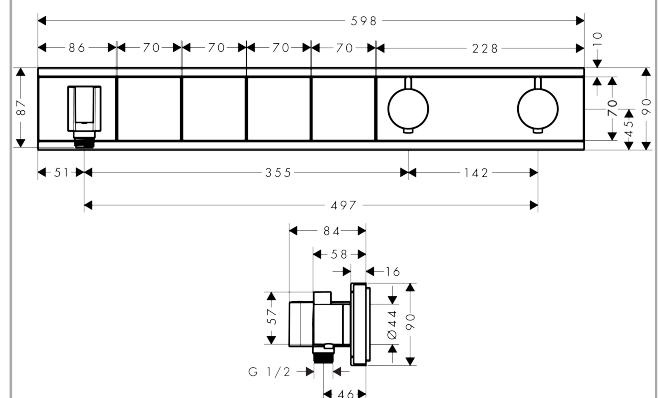

RainSelect

Thermostatic mixer for concealed installation for 4 outlets

Surfaces: **black/chrome** Art. no. : **15357600**

Description

product features

- Consists of: Thermostatic mixer, shower holder
- depending on volume flow and installation situation approx. 50% flow rate reduction and integrated shut off function
- 4 outlets
- multiple outlets can be run simultaneously
- Select push-button on/off control for 4 outlets
- wall-mounted
- thermostat cartridge, start/ stop cartridge
- Min. operating pressure: 1 bar
- Max. operating pressure: 10 bar
- safety stop at 40°C
- Maximum temperature can be adjusted on installation
- Non-return valve
- Hose nut: for shower hoses with conical or cylindrical nut on both sides
- Thermostat is delivered with buttons hand shower, Waterfall, Rain large, Mono
- if running with a pump, please specify a universal (negative head) pump
- connection type: basic set

Article Details

Price excl. VAT

£ 1,658.33

Technology

Design awards

Product image

Scale drawing

RainSelect
Thermostatic mixer for concealed installation for 4 outlets
 Surfaces: **black/chrome** Art. no. : **15357600**