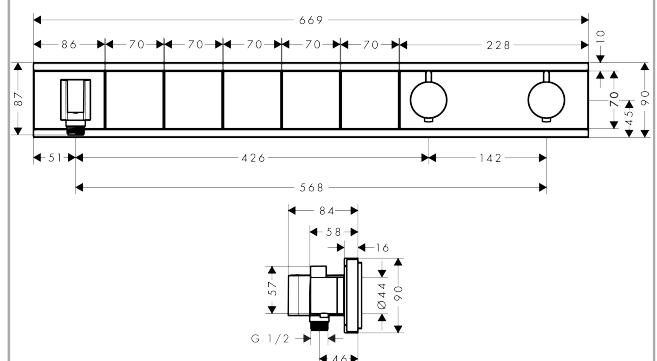

RainSelect

Thermostatic mixer for concealed installation for 5 outlets

Surfaces: **chrome** Art. no. : **15358000**

Description

product features

- Consists of: Thermostatic mixer, shower holder
- depending on volume flow and installation situation approx. 50% flow rate reduction and integrated shut off function
- 5 outlets
- multiple outlets can be run simultaneously
- Select push-button on/off control for 5 outlets
- wall-mounted
- thermostat cartridge, start/ stop cartridge
- Min. operating pressure: 1 bar
- Max. operating pressure: 10 bar
- safety stop at 40°C
- Maximum temperature can be adjusted on installation
- Non-return valve
- Hose nut: for shower hoses with conical or cylindrical nut on both sides
- Thermostat is delivered with buttons hand shower, Waterfall, Rain large, Mono, body shower
- if running with a pump, please specify a universal (negative head) pump
- connection type: basic set

Article Details

Price excl. VAT

£ 1,883.33

Technology

Design awards

Product image

Scale drawing

RainSelect
Thermostatic mixer for concealed installation for 5 outlets
 Surfaces: **chrome** Art. no. : **15358000**