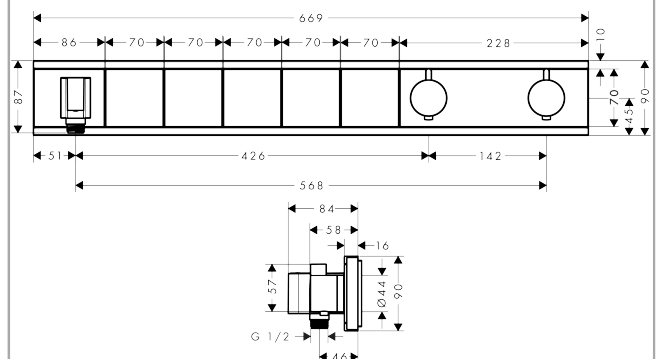

RainSelect

Thermostatic mixer for concealed installation for 5 outlets

Surfaces: **white/chrome** Art. no. : **15358400**

Description

product features

- Consists of: Thermostatic mixer, shower holder
- depending on volume flow and installation situation approx. 50% flow rate reduction and integrated shut off function
- 5 outlets
- multiple outlets can be run simultaneously
- Select push-button on/off control for 5 outlets
- wall-mounted
- thermostat cartridge, start/ stop cartridge
- Min. operating pressure: 1 bar
- Max. operating pressure: 10 bar
- safety stop at 40°C
- Maximum temperature can be adjusted on installation
- Non-return valve
- Hose nut: for shower hoses with conical or cylindrical nut on both sides
- Thermostat is delivered with buttons hand shower, Waterfall, Rain large, Mono, body shower
- if running with a pump, please specify a universal (negative head) pump
- connection type: basic set

Article Details

Price excl. VAT

£ 1,883.33

Technology

Design awards

Product image

Scale drawing

RainSelect
Thermostatic mixer for concealed installation for 5 outlets
 Surfaces: **white/chrome** Art. no. : **15358400**