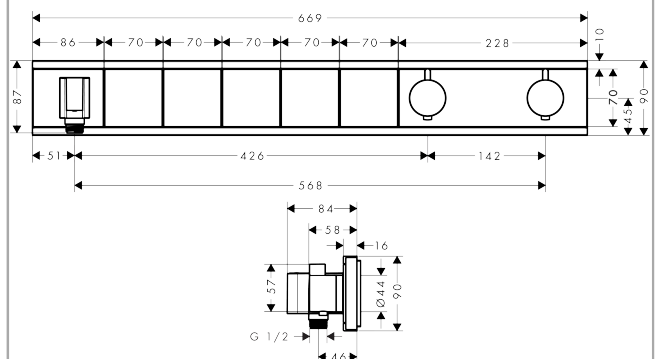

RainSelect

Thermostatic mixer for concealed installation for 5 outlets

Surfaces: **black/chrome** Art. no. : **15358600**

Description

product features

- Consists of: Thermostatic mixer, shower holder
- depending on volume flow and installation situation approx. 50% flow rate reduction and integrated shut off function
- 5 outlets
- multiple outlets can be run simultaneously
- Select push-button on/off control for 5 outlets
- wall-mounted
- thermostat cartridge, start/ stop cartridge
- Min. operating pressure: 1 bar
- Max. operating pressure: 10 bar
- safety stop at 40°C
- Maximum temperature can be adjusted on installation
- Non-return valve
- Hose nut: for shower hoses with conical or cylindrical nut on both sides
- Thermostat is delivered with buttons hand shower, Waterfall, Rain large, Mono, body shower
- if running with a pump, please specify a universal (negative head) pump
- connection type: basic set

Article Details

Price excl. VAT

£ 1,883.33

Technology

Design awards

Product image

Scale drawing

RainSelect
Thermostatic mixer for concealed installation for 5 outlets
 Surfaces: **black/chrome** Art. no. : **15358600**