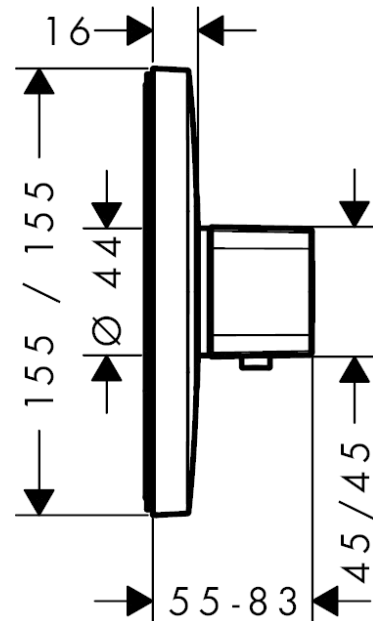

### Description

**product features**

- wall-mounted
- Flow rate (at 3 bar): 37.9 l/min
- thermostat cartridge
- safety stop at 40°C
- Maximum temperature can be adjusted on installation
- Noise class: II
- operating pressure: min 1 bar / max 10 bar
- requires separate shut-off valve
- Kiwa UK 1503705

### Scale drawing