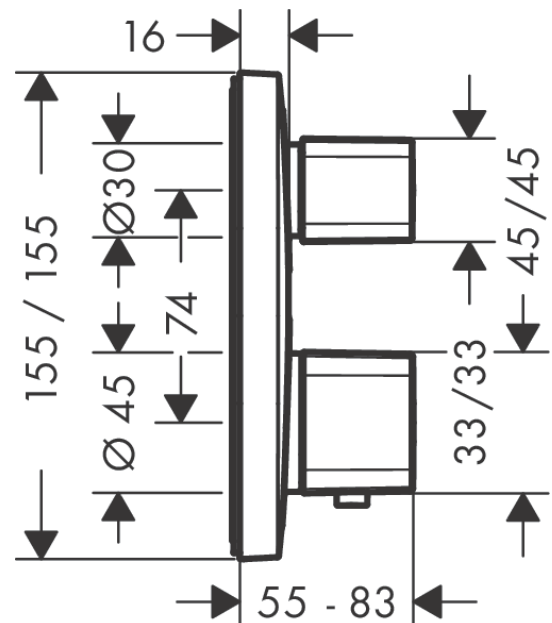

### Product image

### Scale drawing

**Ecostat E**

**Thermostatic mixer for concealed installation for 1 outlet with shut-off valve**

Surfaces: **chrome** Art. no. : **15707000**

**Flowchart**