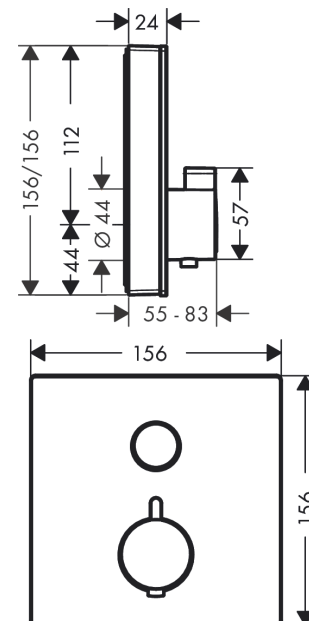

ShowerSelect Glass
Thermostatic mixer for concealed installation for 1 outlet
 Surfaces: **white/chrome** Art. no. : **15737400**

Description

product features

- designed to run 1 outlet
- Select push-button on / off control for 1 outlet
- wall-mounted
- flow rate hand shower connection 26 l/min at 3 bar
- thermostat cartridge, start/ stop cartridge
- Min. operating pressure: 1 bar
- Max. operating pressure: 10 bar
- safety stop at 40°C
- Maximum temperature can be adjusted on installation
- Thermostat is delivered with button On/Off
- if running with a pump, please specify a universal (negative head) pump
- winner of the iF product design award 2015
- WRAS 1503309

Article Details

Price excl. VAT £ 633.33

Technology

Design awards

Certificates

Product image

Scale drawing

ShowerSelect Glass
Thermostatic mixer for concealed installation for 1 outlet
 Surfaces: **white/chrome** Art. no. : **15737400**