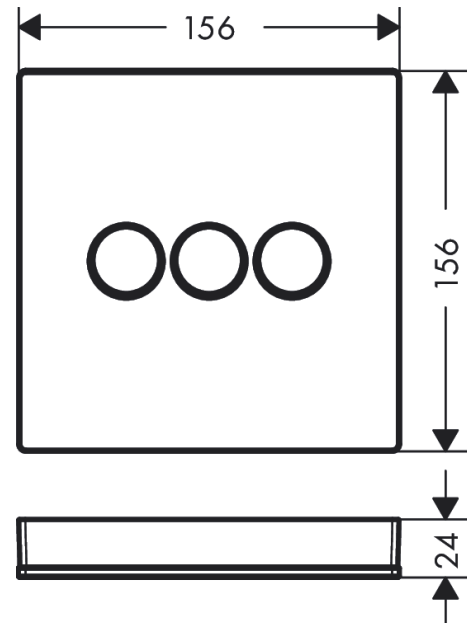

ShowerSelect Glass
Valve for concealed installation for 3 outlets
 Surfaces: **black/chrome** Art. no. : **15736600**

Description

product features

- designed to run 3 outlets
- multiple outlets can be run simultaneously
- wall-mounted
- start/ stop cartridge
- if running with a pump, please specify a universal (negative head) pump
- operating pressure: min 1 bar / max 10 bar
- requires separate temperature control
- will not work with the iBox universal basic set with isolation valves #01850180
- winner of the iF product design award 2015

Article Details

Price excl. VAT £ 500.00

Technology

Design awards

Product image

Scale drawing

Flowchart

ShowerSelect Glass
Valve for concealed installation for 3 outlets
 Surfaces: **black/chrome** Art. no. : **15736600**