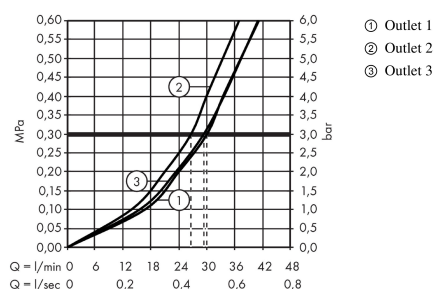

Article Details

Price excl. VAT £ 500.00

Technology

Design awards

Product image

Scale drawing

Flowchart

ShowerSelect Glass
Valve for concealed installation for 3 outlets
 Surfaces: **black/chrome** Art. no. : **15736600**