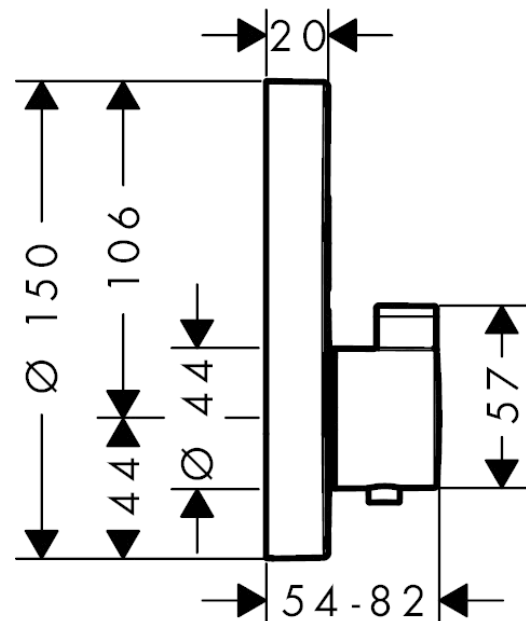

ShowerSelect S

Thermostatic mixer for concealed installation for 2 outlets

Surfaces: **chrome** Art. no. : **15743000**

Description

product features

- designed to run 2 outlets
- multiple outlets can be run simultaneously
- Select push button on / off control for 2 outlets
- wall-mounted
- flow rate upper outlet 25 l/min at 3 bar
- flow rate lower outlet 23 l/min at 3 bar
- thermostat cartridge, start/ stop cartridge
- Min. operating pressure: 1 bar
- Max. operating pressure: 10 bar
- safety stop at 40°C
- Maximum temperature can be adjusted on installation
- Noise class: II
- Thermostat is delivered with buttons hand shower and Rain large
- if running with a pump, please specify a universal (negative head) pump
- buttons provided: hand shower and overhead shower
- different symbol buttons can be ordered separately
- WRAS 1503309
- Kiwa UK 1405706

ShowerSelect S

Thermostatic mixer for concealed installation for 2 outlets

Surfaces: **chrome** Art. no. : **15743000**

Flowchart