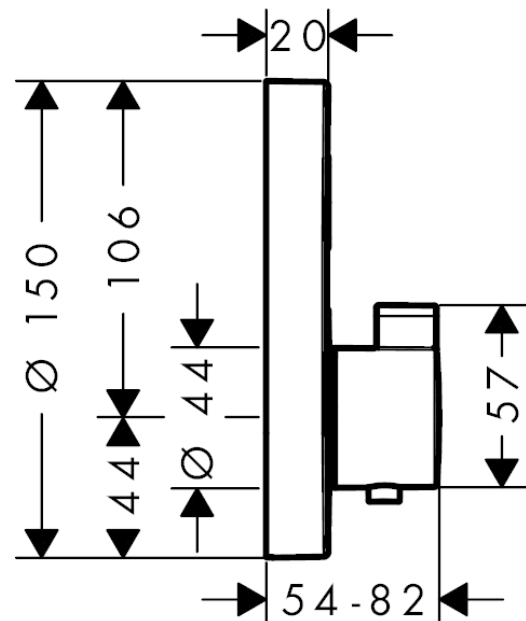

### Scale drawing

**ShowerSelect S**  
**Thermostatic mixer for concealed installation for 1 outlet**  
 Surfaces: **chrome** Art. no. : **15744000**

**Flowchart**