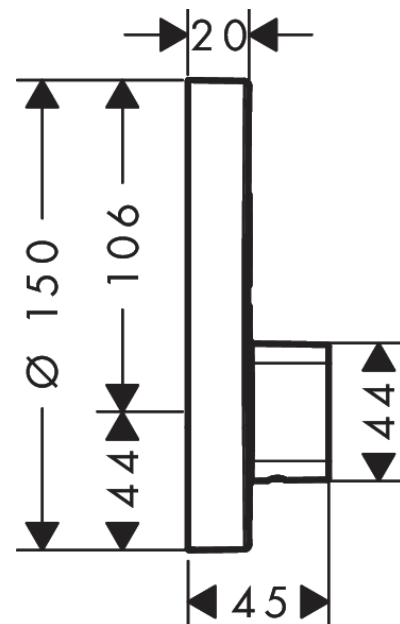

ShowerSelect S
Mixer for concealed installation for 2 outlets
 Surfaces: **chrome** Art. no. : **15748000**

Description

product features

- designed to run 2 outlets
- multiple outlets can be run simultaneously
- Connection type: basic set
- flow rate upper outlet 20 l/min at 3 bar
- flow rate upper outlet 20 l/min at 3 bar
- ceramic cartridge for temperature control, start/ stop cartridge
- Min. operating pressure: 1 bar
- Max. operating pressure: 10 bar
- Maximum temperature can be adjusted on installation
- Thermostat is delivered with buttons hand shower and Rain large
- if running with a pump, please specify a universal (negative head) pump
- buttons provided: hand shower and overhead shower
- different symbol buttons can be ordered separately
- WRAS 1503028

Article Details

Price excl. VAT £ 466.67

Technology

Certificates

Product image

Scale drawing

ShowerSelect S
Mixer for concealed installation for 2 outlets
 Surfaces: **chrome** Art. no. : **15748000**

Flowchart