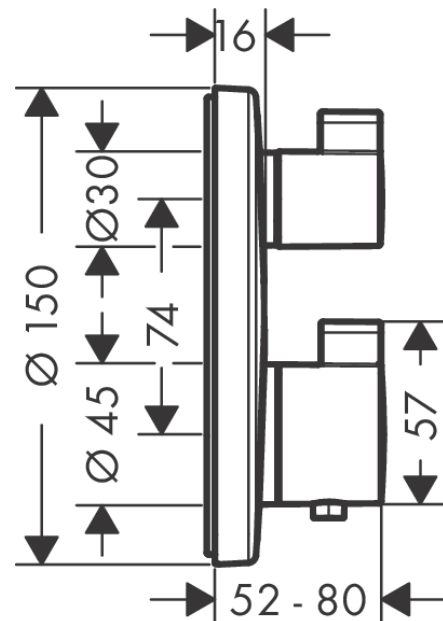

Ecostat S

Thermostatic mixer for concealed installation for 1 outlet with shut-off valve

Surfaces: **chrome** Art. no. : **15757000**

Description

product features

- designed to run 1 outlet
- wall-mounted
- thermostat cartridge, ceramic valves 90°
- safety stop at 40°C
- Maximum temperature can be adjusted on installation
- volume control
- Noise class: I
- operating pressure: min 1 bar / max 10 bar
- WRAS 1807037
- WRAS 1807037
- Kiwa UK 1503702
- KIWA UK 1503702

Article Details

Price excl. VAT

£ 362.50

Certificates

kiwa

Product image

Scale drawing

Flowchart