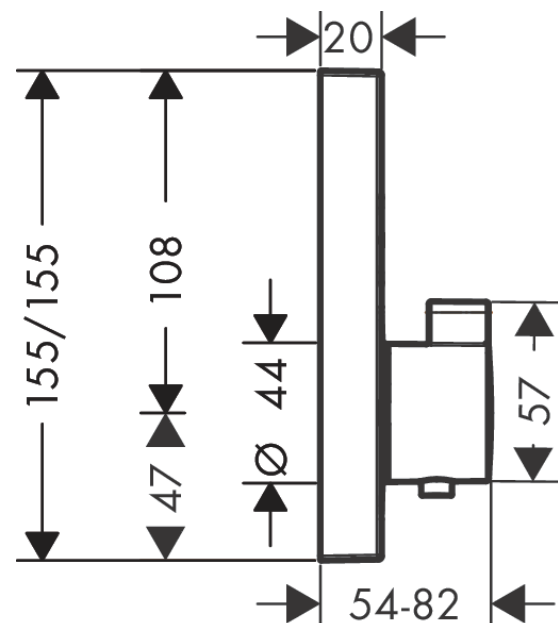

### Product image

### Scale drawing

**ShowerSelect**

**Thermostatic mixer for concealed installation for 2 outlets**

Surfaces: **chrome** Art. no. : **15763000**

**Flowchart**