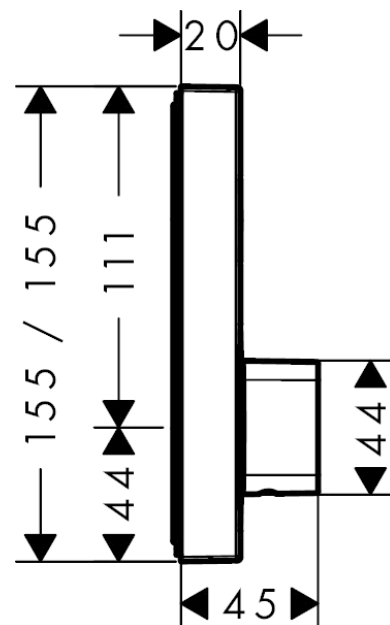

ShowerSelect

Mixer for concealed installation for 1 outlet

Surfaces: **chrome** Art. no. : **15767000**

Description

product features

- designed to run 1 outlet
- Connection type: basic set
- Flow rate of hand shower (at 3 bar): 21 l/min
- ceramic cartridge for temperature control, start/ stop cartridge
- Min. operating pressure: 1 bar
- Max. operating pressure: 10 bar
- Maximum temperature can be adjusted on installation
- Thermostat is delivered with button On/Off
- if running with a pump, please specify a universal (negative head) pump
- WRAS 1503028

Article Details

Price excl. VAT

£ 416.67

Technology

Certificates

Product image

Scale drawing

Flowchart