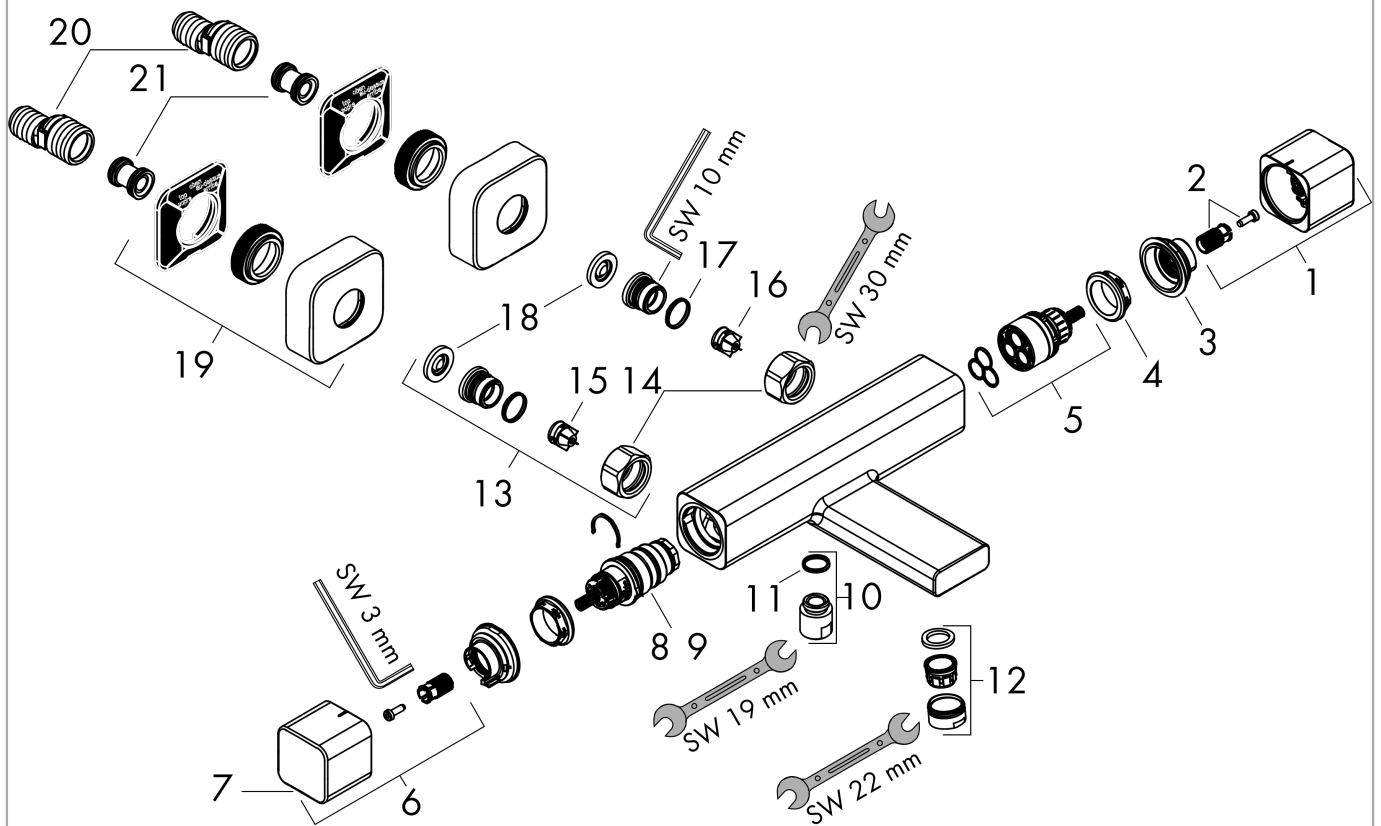

Ecostat E

Bath thermostat for exposed installation

Finish: **Chrome** Article Number: **15774000**

Description

product features

- projection 183 mm
- 2 functions
- CoolContact thermostat: Prevents the housing from heating up, making showering even safer
- thermostat cartridge
- maximum flow rate at 3 bar: 18,6 l/min
- flow rate for bath spout at 3 bar: 18,6 l/min
- flow rate of hand shower at 3 bar: 15,4 l/min
- min. operating pressure: 1 bar
- max. operating pressure: 10 bar
- Safety stop at 40 °C
- temperature limitation adjustable
- non-return valve
- protected against backflow, according to DIN EN 1717
- with silencer
- material handles: metal
- connection dimension: DN15
- connection type: s-shaped connections, G ½
- centre distance: 150 ± 12 mm
- dirt filter included

Finish: **Chrome** Article Number: **15774000**

Flowchart

Ecostat E

Bath thermostat for exposed installation

Finish: **Chrome** Article Number: **15774000**

Exploded Drawing

Year of production: >08/19

Ecostat E

Bath thermostat for exposed installation

Finish: **Chrome** Article Number: **15774000**

Spare part list

Year of production: >08/19

Pos.	Description	Article Number	PC	PU
1	handle	93521000	12	1
2	handle fixing set	93228000	3	1
3	safety set	93519000	1	1
4	nut	98913000	6	1
5	shut off unit with selector	98283000	12	1
6	handle	93520000	13	1
7	pushbutton	92848000	2	1
8	thermostat cartridge	98282000	14	1
9	cartridge for exchanged connections	92373000	18	1
10	connecting thread	95392000	6	1
11	O-ring 14x2	98129000	1	1
12	aerator M24x1 (38 l/min)	95871000	6	1
13	set of unions	94285000	98	1
14	set of nuts	96157000	8	1
15	non return valve (pressure-resistant up to 2 MPa)	93136000	8	1
16	non return valve	96737000	8	1
17	O-ring 17x1,5	98137000	1	1
18	filter packing	96922000	3	1
19	escutcheon	93518000	7	1
20	set of S-unions (±12 mm)	94140000	10	1
21	noise reduction	96429000	2	1