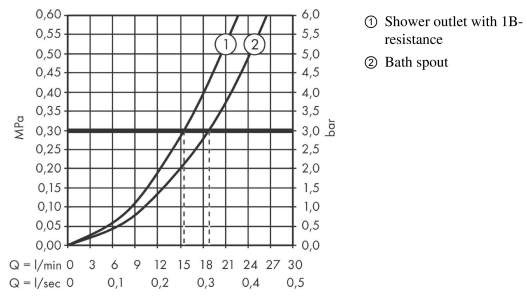

Ecostat E

Bath thermostat for exposed installation

Finish: **Chrome** Article Number: **15774000**

Flowchart