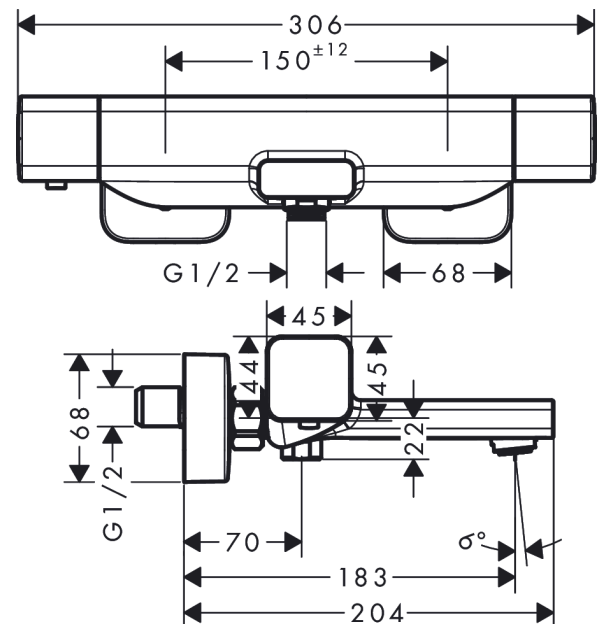

Scale drawing