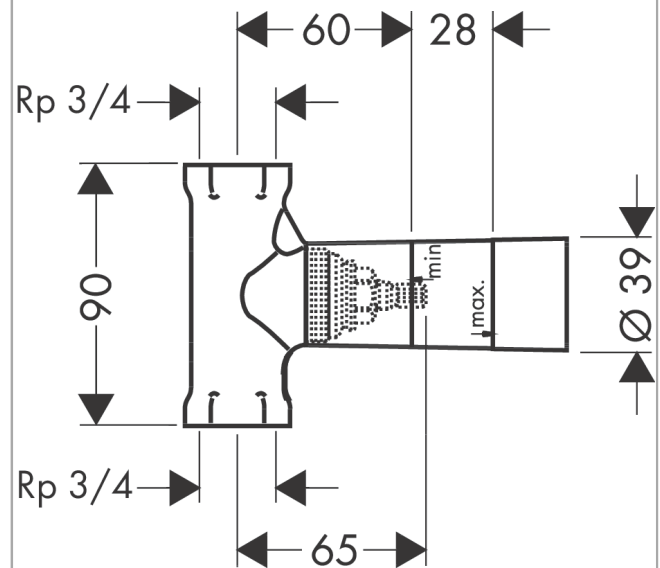

Basic set 130 l/min for shut-off valve 3/4" with spindle

Surfaces: n.a. Art. no. : 15970180

Description

product features

- suitable for all shut-off valve finish sets
- Flow rate (at 3 bar): 130 l/min at 3 bar
- installation depth: from 77 to 105 mm
- WRAS 1707030

Article Details

Price excl. VAT

£ 89.17

Certificates

Product image

Scale drawing

Flowchart