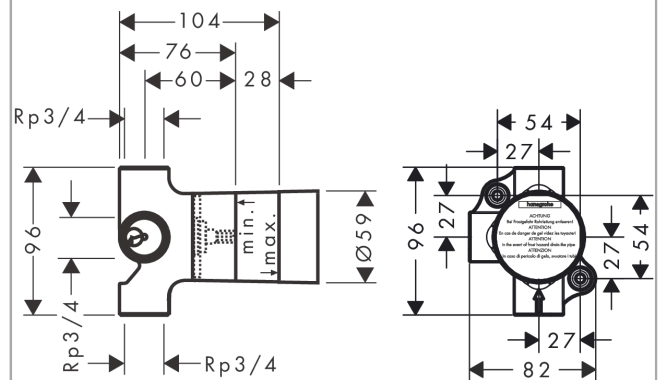

Scale drawing