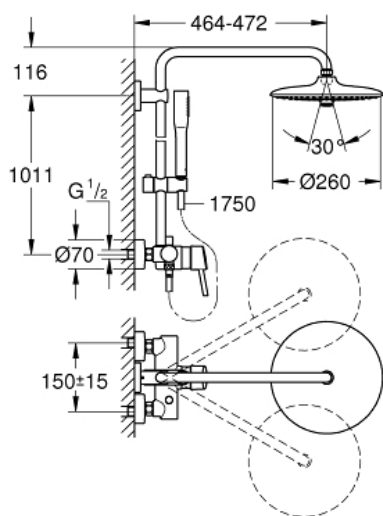

EUPHORIA CONCETTO SYSTEM 260

Shower system with single lever
for wall mounting

MODEL # 23061002

Pure Freude
an Wasser

GROHE

Product Description:

EUPHORIA CONCETTO SYSTEM 260

Shower system with single lever for wall mounting

Standard Specification:

Consisting of:

horizontal swivable 450 mm projection shower arm

exposed single-lever shower mixer

with diverter

allows change between:

head shower Euphoria 260 (26 457)

3 spray patterns:

Rain, SmartRain, Jet

with ball joint

rotation angle $\pm 15^\circ$

hand shower Euphoria Cosmopolitan Stick (27 400)

Rain spray pattern

adjustable height via gliding element

Silverflex shower hose 1750 mm (28 388 000)

Twistfree preventing the hose from twisting

min.recommended pressure 1 bar

minimum flow rate 7 l/min.

min. recommended pressure 1 bar

Color:

□ 23061002 Chrome