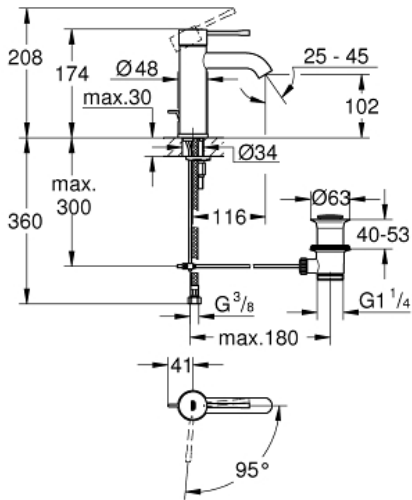

ESSENCE  
Basin mixer 1/2" S-Size  
MODEL # 23591001

Pure Freude  
an Wasser

GROHE

**Product Description:**

**ESSENCE**  
Basin mixer 1/2"  
S-Size

**Standard Specification:**

monobloc installation  
metal lever  
**GROHE SilkMove ES** 28 mm ceramic cartridge  
with energy saving function via cold start  
with temperature limiter  
**GROHE StarLight** chrome finish  
**GROHE EcoJoy** mousseur 5.7 l/min  
**GROHE AquaGuide** adjustable mousseur  
**GROHE QuickFix Plus** installation system  
pop-up waste set 1 1/4"  
flexible connection hoses

**Color:**

□ 23591001 Chrome