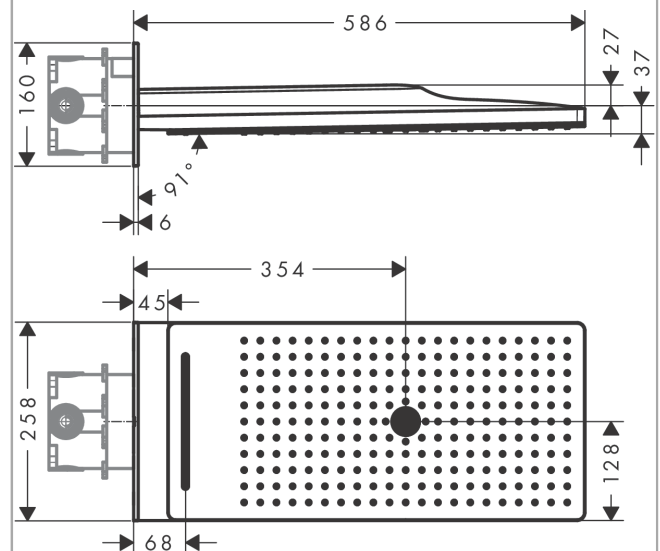

Rainmaker Select

Overhead shower 580 3jet

Surfaces: **white/chrome** Art. no. : **24001400**

Description

product features

- Spray pattern: Rain, RainFlow, MonoRain
- flow rate Rain 17 l/min at 3 bar
- flow rate Mono 20 l/min at 3 bar
- flow rate RainFlow 17 l/min at 3 bar
- Operating pressure: min. 1.5 bar/max. 6 bar
- the 3 spray zones must be controlled via 3 valves or a diverter valve with 3 outlets
- easy cleanable glass spray disc
- Spray face: made of safety glass
- spray disc removable for cleaning
- Installation: wall-mounted - for installation on iBox
- winner of the iF product design award 2015

Article Details

Price excl. VAT

£ 2,408.33

Technology

Design awards

Product image

Scale drawing

Flowchart

The consumption was measured in combination with the appropriate fittings (thermostat/mixer/in-wall valve) to reflect actual application in practice.