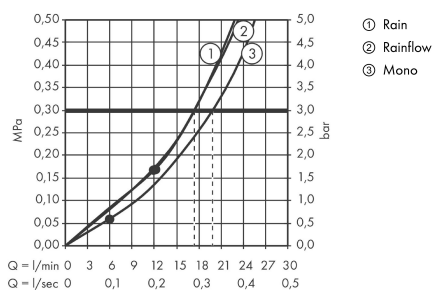

Rainmaker Select

Overhead shower 580 3jet

Surfaces: **white/chrome** Art. no. : **24001400**

Description

product features

- Spray pattern: Rain, RainFlow, MonoRain
- flow rate Rain 17 l/min at 3 bar
- flow rate Mono 20 l/min at 3 bar
- flow rate RainFlow 17 l/min at 3 bar
- Operating pressure: min. 1.5 bar/max. 6 bar
- the 3 spray zones must be controlled via 3 valves or a diverter valve with 3 outlets
- easy cleanable glass spray disc
- Spray face: made of safety glass
- spray disc removable for cleaning
- Installation: wall-mounted - for installation on iBox
- winner of the iF product design award 2015

Article Details

Price excl. VAT

£ 2,408.33

Technology

Design awards

Product image

Scale drawing

Flowchart

The consumption was measured in combination with the appropriate fittings (thermostat/mixer/in-wall valve) to reflect actual application in practice.