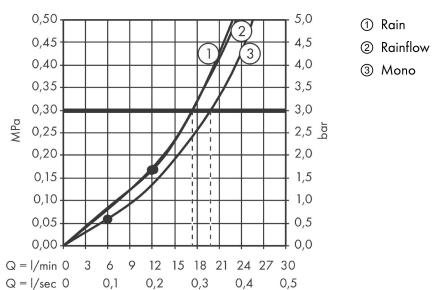

Rainmaker Select

Overhead shower 580 3jet

Surfaces: **black/chrome** Art. no. : **24001600**

Description

product features

- Spray pattern: Rain, RainFlow, MonoRain
- flow rate Rain 17 l/min at 3 bar
- flow rate Mono 20 l/min at 3 bar
- flow rate RainFlow 17 l/min at 3 bar
- Operating pressure: min. 1.5 bar/max. 6 bar
- the 3 spray zones must be controlled via 3 valves or a diverter valve with 3 outlets
- easy cleanable glass spray disc
- Spray face: made of safety glass
- spray disc removable for cleaning
- Installation: wall-mounted - for installation on iBox
- winner of the iF product design award 2015

Article Details

Price excl. VAT

£ 2,408.33

Technology

Design awards

Product image

Scale drawing

Flowchart