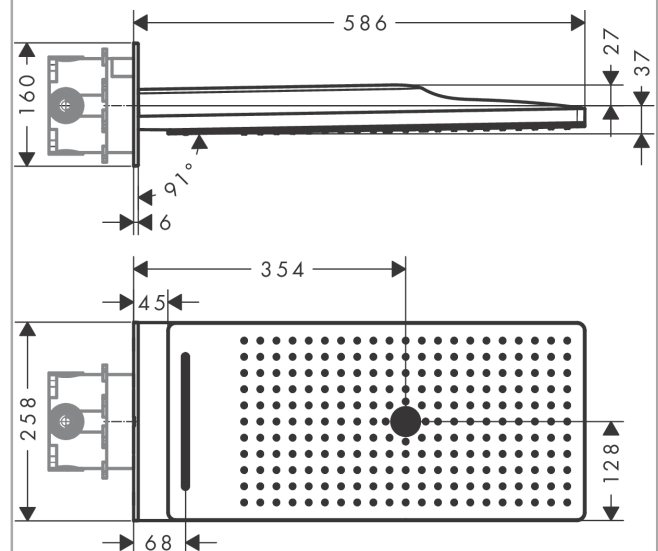

Rainmaker Select

Overhead shower 580 3jet

Surfaces: **black/chrome** Art. no. : **24001600**

Description

product features

- Spray pattern: Rain, RainFlow, MonoRain
- flow rate Rain 17 l/min at 3 bar
- flow rate Mono 20 l/min at 3 bar
- flow rate RainFlow 17 l/min at 3 bar
- Operating pressure: min. 1.5 bar/max. 6 bar
- the 3 spray zones must be controlled via 3 valves or a diverter valve with 3 outlets
- easy cleanable glass spray disc
- Spray face: made of safety glass
- spray disc removable for cleaning
- Installation: wall-mounted - for installation on iBox
- winner of the iF product design award 2015

Article Details

Price excl. VAT

£ 2,408.33

Technology

Design awards

Product image

Scale drawing

Flowchart

The consumption was measured in combination with the appropriate fittings (thermostat/mixer/in-wall valve) to reflect actual application in practice.

Rainmaker Select
Overhead shower 580 3jet

Surfaces: **black/chrome** Art. no. : **24001600**