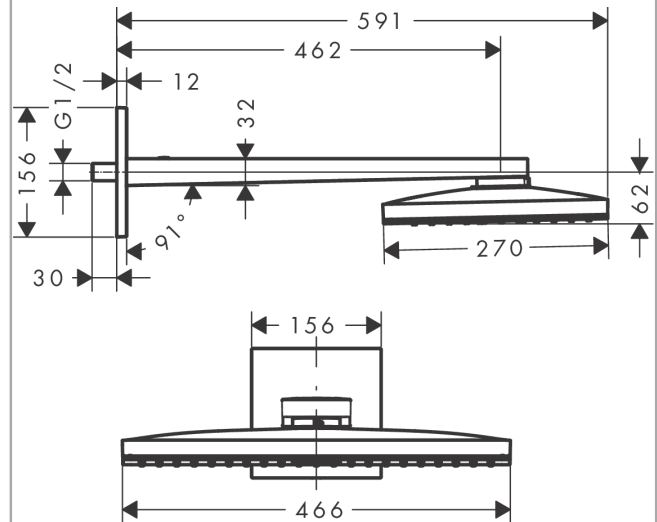

Rainmaker Select

Overhead shower 460 1jet with shower arm

Surfaces: **black/chrome** Art. no. : **24003600**

Description

product features

- Shower head size: 466 x 270 mm
- Shower arm length: 462 mm
- Spray pattern: Rain
- maximum flow rate 19 l/min at 3 bar
- flow rate Rain 19 l/min at 3 bar
- Operating pressure: min. 1.5 bar/max. 6 bar
- easy cleanable glass spray disc
- Spray face: made of safety glass
- spray disc removable for cleaning
- overhead shower removable for cleaning
- Installation: wall
- Connection thread 1/2"

Article Details

Price excl. VAT

£ 1,608.33

Technology

Design awards

reddot award 2015
winner

Product image

Scale drawing