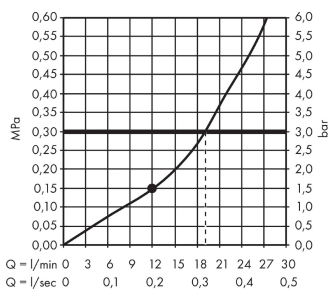

Flowchart

The consumption was measured in combination with the appropriate fittings (thermostat/mixer/ in-wall valve) to reflect actual application in practice.