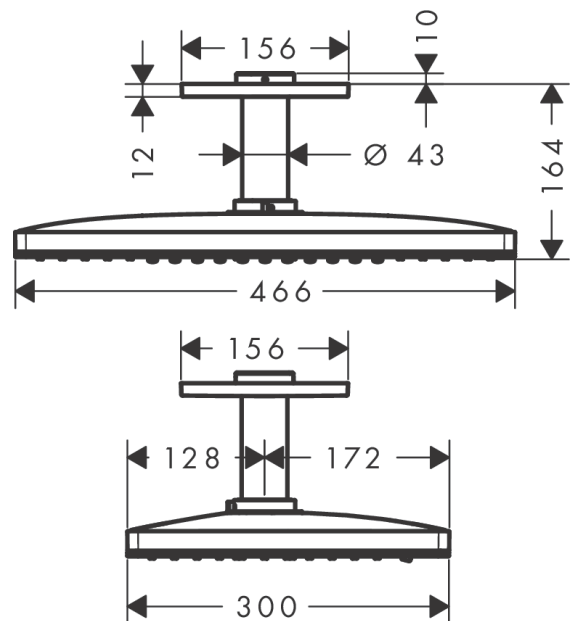

Rainmaker Select
Overhead shower 460 2jet with ceiling connector
 Surfaces: **white/chrome** Art. no. : **24004400**

Description

product features

- Shower head size: 460 x 300 mm
- Spray pattern: Rain, RainStream
- flow rate Rain 21 l/min at 3 bar
- flow rate RainStream 18 l/min at 3 bar
- Operating pressure: min. 1.5 bar/max. 6 bar
- the 2 spray zones must be controlled via 2 valves or a diverter valve with 2 outlets
- easy cleanable glass spray disc
- Spray face: made of safety glass
- spray disc removable for cleaning
- overhead shower removable for cleaning
- brass ceiling connector
- Ceiling connection length: 100 mm
- Installation: ceiling

Article Details

Price excl. VAT

£ 1,866.67

Technology

Product image

Scale drawing

Rainmaker Select
Overhead shower 460 2jet with ceiling connector
 Surfaces: **white/chrome** Art. no. : **24004400**

Flowchart