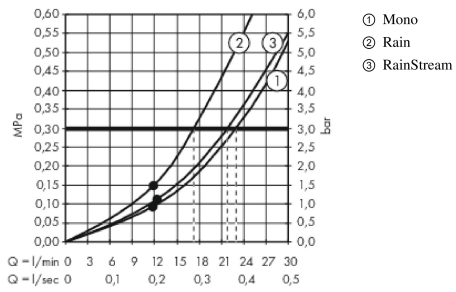

Rainmaker Select
Overhead shower 460 3jet with ceiling connector
Surfaces: **white/chrome** Art. no. : **24006400**

Flowchart

The consumption was measured in combination with the appropriate fittings (thermostat/mixer/in-wall valve) to reflect actual application in practice.