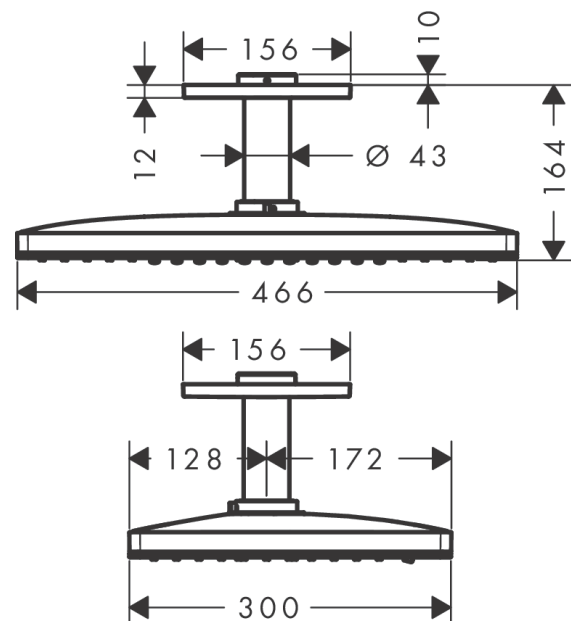

Scale drawing