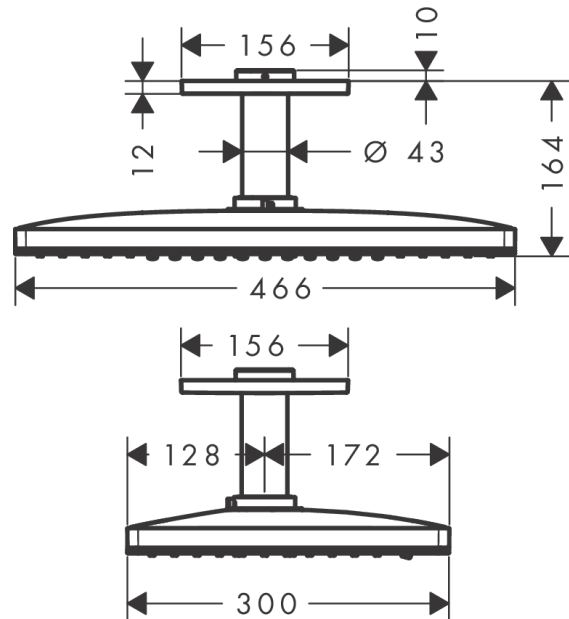

Scale drawing