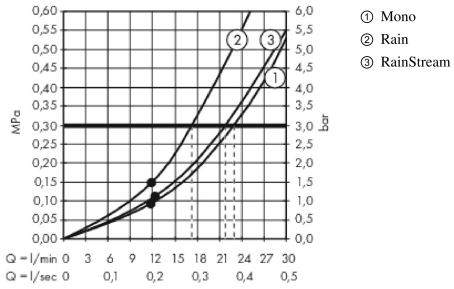

Rainmaker Select
Overhead shower 460 3jet with ceiling connector
Surfaces: **black/chrome** Art. no. : **24006600**

Flowchart

The consumption was measured in combination with the appropriate fittings (thermostat/mixer/in-wall valve) to reflect actual application in practice.