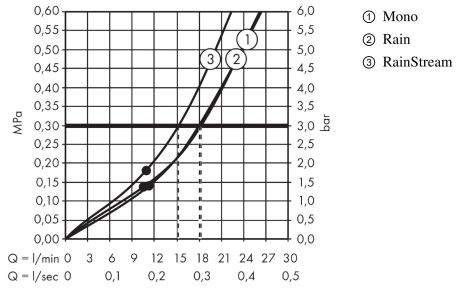

Rainmaker Select

Overhead shower 460 3jet with shower arm

Surfaces: **white/chrome** Art. no. : **24007400**

Flowchart

The consumption was measured in combination with the appropriate fittings (thermostat/mixer/ in-wall valve) to reflect actual application in practice.