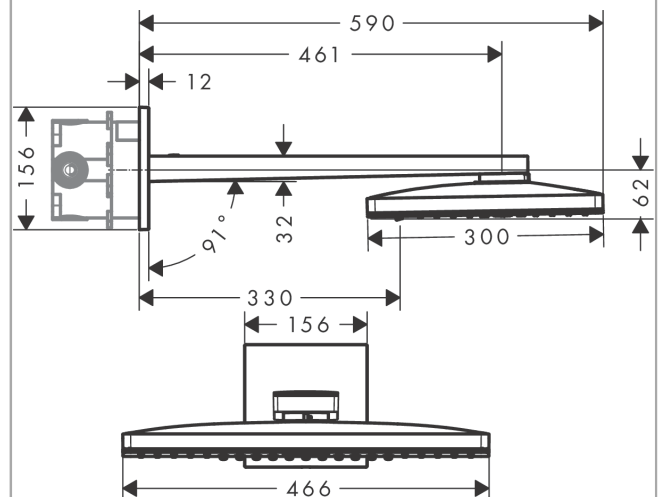

Rainmaker Select

Overhead shower 460 3jet with shower arm

Surfaces: **white/chrome** Art. no. : **24007400**

Description

product features

- Shower head size: 466 x 300 mm
- Shower arm length: 461 mm
- Spray pattern: Rain, RainStream, MonoRain
- flow rate Rain 18 l/min at 3 bar
- flow rate RainStream 15 l/min at 3 bar
- flow rate Mono 18 l/min at 3 bar
- Operating pressure: min. 1.5 bar/max. 6 bar
- the 3 spray zones must be controlled via 3 valves or a diverter valve with 3 outlets
- easy cleanable glass spray disc
- Spray face: made of safety glass
- spray disc removable for cleaning
- overhead shower removable for cleaning
- Installation: wall-mounted - for installation on iBox
- winner of the iF product design award 2015

Article Details

Price excl. VAT

£ 2,175.00

Technology

Design awards

Product image

Scale drawing

Rainmaker Select

Overhead shower 460 3jet with shower arm

Surfaces: **white/chrome** Art. no. : **24007400**

Flowchart

The consumption was measured in combination with the appropriate fittings (thermostat/mixer/ in-wall valve) to reflect actual application in practice.