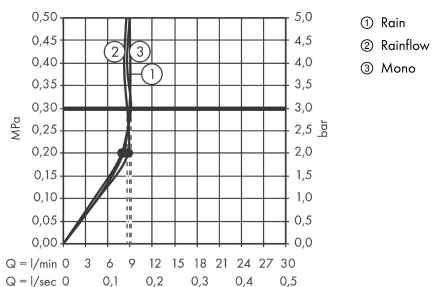

Flowchart

The consumption was measured in combination with the appropriate fittings (thermostat/mixer/in-wall valve) to reflect actual application in practice.