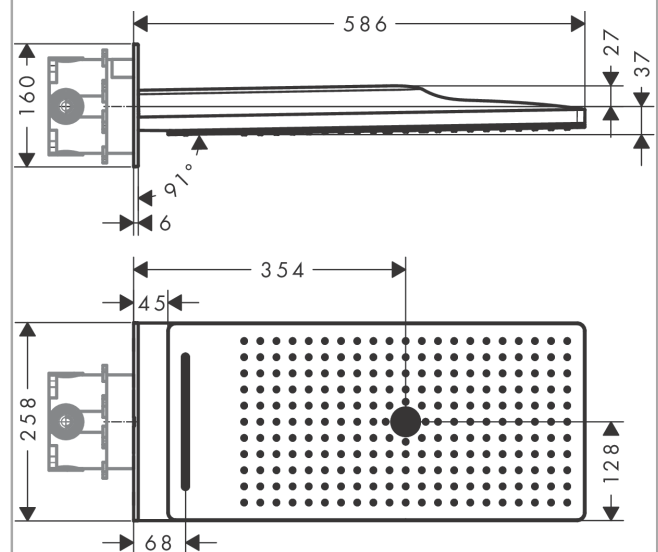

Scale drawing