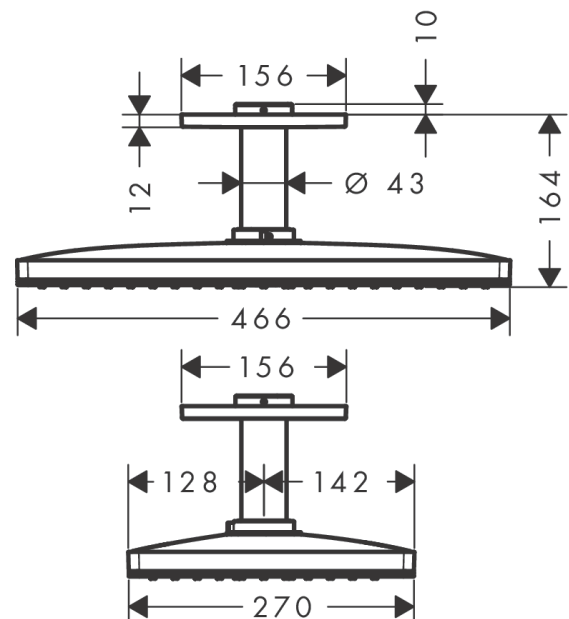

Rainmaker Select

Overhead shower 460 1jet EcoSmart 9 l/min with ceiling connector

Surfaces: white/chrome Art. no. : 24012400

Description

product features

- Shower head size: 466 x 270 mm
- Spray pattern: Rain
- flow rate Rain 9 l/min at 3 bar
- Operating pressure: min. 1.5 bar/max. 6 bar
- easy cleanable glass spray disc
- Spray face: made of safety glass
- spray disc removable for cleaning
- overhead shower removable for cleaning
- brass ceiling connector
- Ceiling connection length: 100 mm
- Installation: ceiling
- Connection thread 1/2"

Article Details

Price excl. VAT

£ 1,425.00

Technology

Product image

Scale drawing

Flowchart

The consumption was measured in combination with the appropriate fittings (thermostat/mixer/ in-wall valve) to reflect actual application in practice.