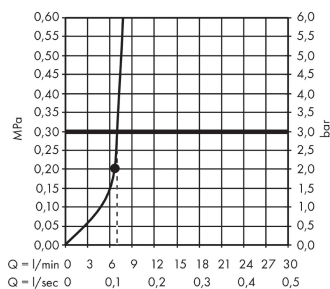

Rainmaker Select

Overhead shower 460 1jet EcoSmart 9 l/min with ceiling connector

Surfaces: white/chrome Art. no. : 24012400

Description

product features

- Shower head size: 466 x 270 mm
- Spray pattern: Rain
- flow rate Rain 9 l/min at 3 bar
- Operating pressure: min. 1.5 bar/max. 6 bar
- easy cleanable glass spray disc
- Spray face: made of safety glass
- spray disc removable for cleaning
- overhead shower removable for cleaning
- brass ceiling connector
- Ceiling connection length: 100 mm
- Installation: ceiling
- Connection thread 1/2"

Article Details

Price excl. VAT

£ 1,425.00

Technology

Product image

Scale drawing

Flowchart

The consumption was measured in combination with the appropriate fittings (thermostat/mixer/ in-wall valve) to reflect actual application in practice.