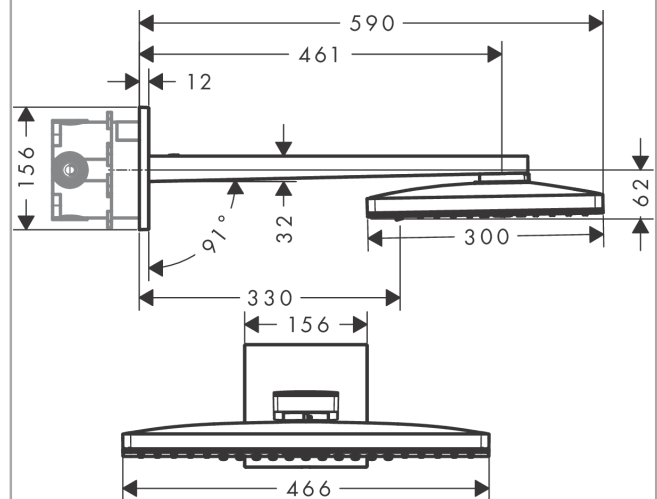

Rainmaker Select

Rainmaker Select 460 2jet overhead shower EcoSmart 9 l/min with shower arm 460 mm

Surfaces: **white/chrome** Art. no. : **24015400**

Description

product features

- Shower head size: 466 x 300 mm
- Shower arm length: 461 mm
- Spray pattern: Rain, RainStream
- flow rate Rain 9 l/min at 3 bar
- flow rate RainStream 9 l/min at 3 bar
- Operating pressure: min. 1.5 bar/max. 6 bar
- easy cleanable glass spray disc
- spray disc removable for cleaning
- overhead shower removable for cleaning
- Installation: wall-mounted - for installation on iBox

Article Details

Price excl. VAT

£ 1,966.67

Technology

Product image

Scale drawing

Flowchart

The consumption was measured in combination with the appropriate fittings (thermostat/mixer/in-wall valve) to reflect actual application in practice.

Rainmaker Select

Rainmaker Select 460 2jet overhead shower EcoSmart 9 l/min with shower arm 460 mm

Surfaces: **white/chrome** Art. no. : **24015400**

Installation examples