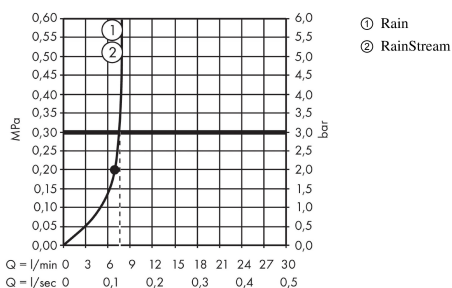

Rainmaker Select

Rainmaker Select 460 2jet overhead shower EcoSmart 9 l/min with shower arm 460 mm

Surfaces: **white/chrome** Art. no. : **24015400**

Description

product features

- Shower head size: 466 x 300 mm
- Shower arm length: 461 mm
- Spray pattern: Rain, RainStream
- flow rate Rain 9 l/min at 3 bar
- flow rate RainStream 9 l/min at 3 bar
- Operating pressure: min. 1.5 bar/max. 6 bar
- easy cleanable glass spray disc
- spray disc removable for cleaning
- overhead shower removable for cleaning
- Installation: wall-mounted - for installation on iBox

Article Details

Price excl. VAT

£ 1,966.67

Technology

Product image

Scale drawing

Flowchart

The consumption was measured in combination with the appropriate fittings (thermostat/mixer/in-wall valve) to reflect actual application in practice.