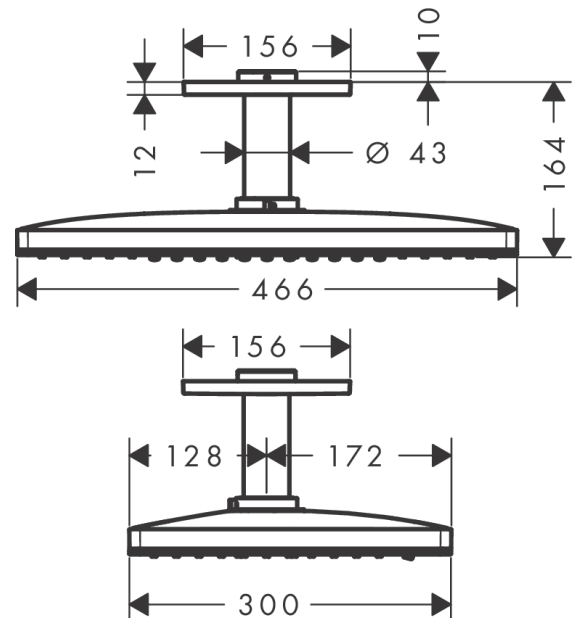

Scale drawing