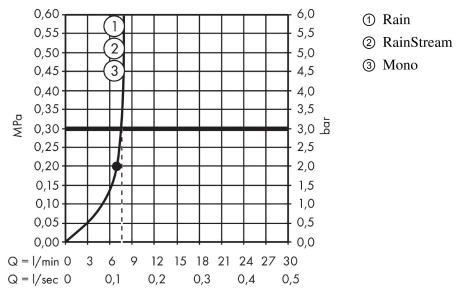

Rainmaker Select

Overhead shower 460 3jet EcoSmart 9 l/min with ceiling connector

Surfaces: **white/chrome** Art. no. : **24016400**

Description

product features

- Shower head size: 460 x 300 mm
- Spray pattern: Rain, RainStream, MonoRain
- flow rate Rain 9 l/min at 3 bar
- flow rate RainStream 9 l/min at 3 bar
- flow rate Mono 9 l/min at 3 bar
- Operating pressure: min. 1.5 bar/max. 6 bar
- easy cleanable glass spray disc
- Spray face: made of safety glass
- spray disc removable for cleaning
- overhead shower removable for cleaning
- brass ceiling connector
- Ceiling connection length: 100 mm
- Installation: ceiling

Article Details

Price excl. VAT

£ 2,083.33

Technology

Product image

Scale drawing

Rainmaker Select

Overhead shower 460 3jet EcoSmart 9 l/min with ceiling connector

Surfaces: **white/chrome** Art. no. : **24016400**

Flowchart

The consumption was measured in combination with the appropriate fittings (thermostat/mixer/in-wall valve) to reflect actual application in practice.