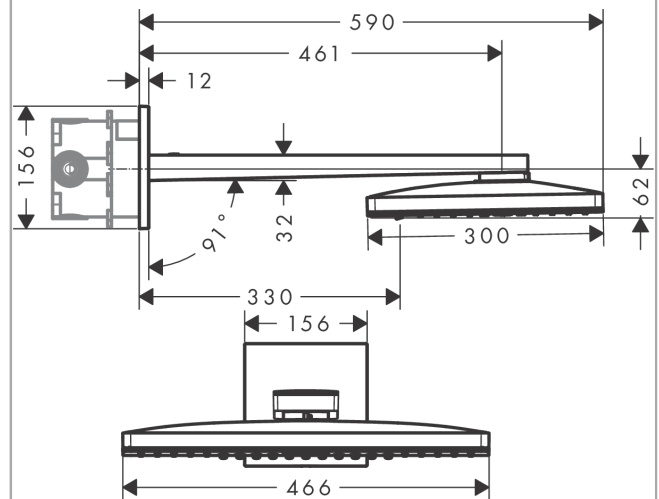

Rainmaker Select

Overhead shower 460 3jet EcoSmart 9 l/min with shower arm

Surfaces: **white/chrome** Art. no. : **24017400**

Description

product features

- Shower head size: 466 x 300 mm
- Shower arm length: 461 mm
- Spray pattern: Rain, RainStream, MonoRain
- flow rate Rain 9 l/min at 3 bar
- flow rate RainStream 9 l/min at 3 bar
- flow rate Mono 9 l/min at 3 bar
- Operating pressure: min. 1.5 bar/max. 6 bar
- easy cleanable glass spray disc
- Spray face: made of safety glass
- spray disc removable for cleaning
- overhead shower removable for cleaning
- Installation: wall-mounted - for installation on iBox
- winner of the iF product design award 2015

Article Details

Price excl. VAT

£ 2,175.00

Technology

Design awards

Product image

Scale drawing

Rainmaker Select

Overhead shower 460 3jet EcoSmart 9 l/min with shower arm

Surfaces: **white/chrome** Art. no. : **24017400**

Flowchart

Rainmaker Select
Overhead shower 460 3jet EcoSmart 9 l/min with shower arm
 Surfaces: **white/chrome** Art. no. : **24017400**