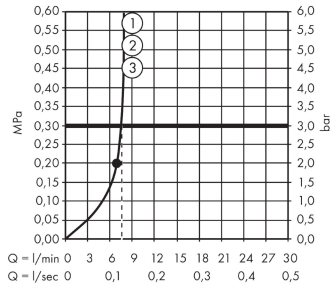

Rainmaker Select

Overhead shower 460 3jet EcoSmart 9 l/min with shower arm

Surfaces: **white/chrome** Art. no. : **24017400**

Flowchart