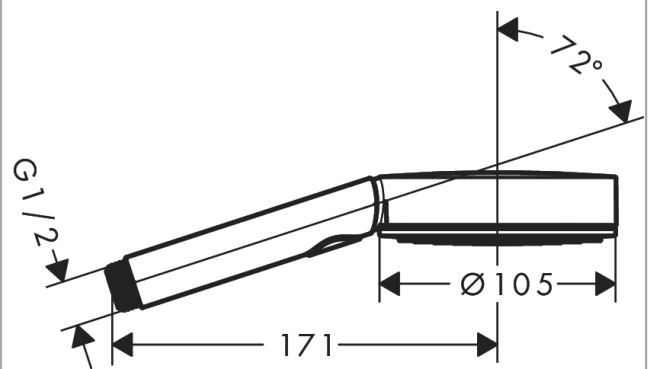

Pulsify Select S

Hand shower 105 3jet Activation

Finish: **Chrome** Article Number: **24100000**

Description

product features

- shower head size: 105 mm
- spray type: PowderRain, IntenseRain, MonoRain
- convenient spray selection via Select button
- spray disc surface: graphite
- maximum flow rate at 3 bar: 11,5 l/min
- minimum flow pressure: 0,8 bar
- with internal water conduction
- rinseable sieve insert
- connection thread G ½
- suitable for continuous flow water heaters

Technology

Design awards

reddot winner 2021

Product image

Scale drawing

Flowchart

The consumption was measured in combination with the appropriate fittings (thermostat/mixer/in-wall valve) to reflect actual application in practice.