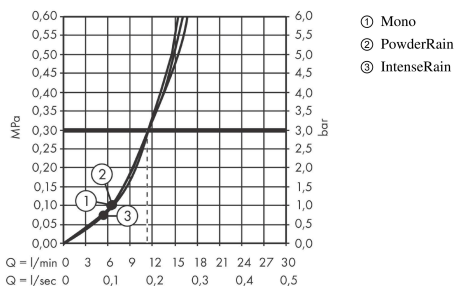

Pulsify Select S

Hand shower 105 3jet Activation

Finish: **Chrome** Article Number: **24100000**

Description

product features

- shower head size: 105 mm
- spray type: PowderRain, IntenseRain, MonoRain
- convenient spray selection via Select button
- spray disc surface: graphite
- maximum flow rate at 3 bar: 11,5 l/min
- minimum flow pressure: 0,8 bar
- with internal water conduction
- rinseable sieve insert
- connection thread G ½
- suitable for continuous flow water heaters

Technology

Design awards

reddot winner 2021

Product image

Scale drawing

Flowchart

The consumption was measured in combination with the appropriate fittings (thermostat/mixer/in-wall valve) to reflect actual application in practice.