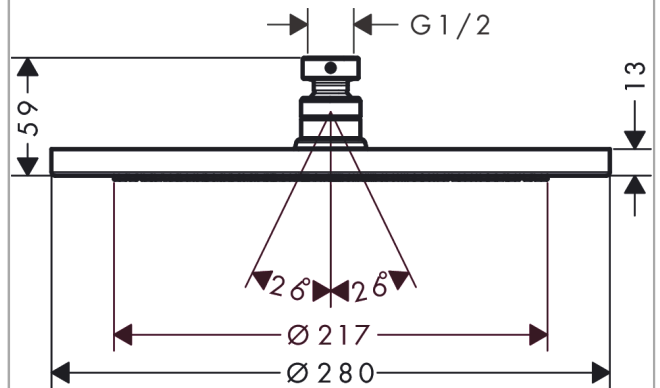

Scale drawing