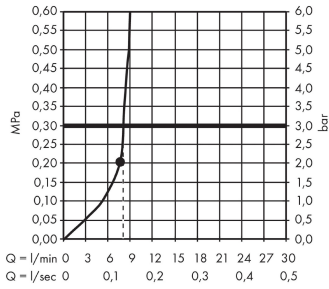

### product features

- Shower head size: 280 x 170 mm
- Ball-joint: overhead shower angle adjustable
- Spray pattern: RainAir
- flow rate RainAir 9 l/min at 3 bar
- Operating pressure: min. 1 bar/max. 6 bar
- Spray face: metal
- spray disc removable for cleaning
- Installation: ceiling or wall
- Connection thread 1/2"
- WRAS 1805022
- WRAS 1805022

## Scale drawing

**Croma**  
**Overhead shower 280 1jet EcoSmart 9 l/min**  
 Surfaces: **chrome** Art. no. : **26221000**

**Flowchart**

The consumption was measured in combination with the appropriate fittings (thermostat/mixer/in-wall valve) to reflect actual application in practice.