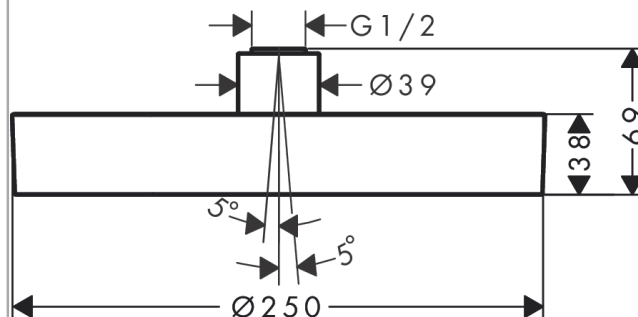

Rainfinity
Overhead shower 250 1jet EcoSmart 9 l/min
Surfaces: **chrome** Art. no. : **26229000**

Description

product features

- Spray pattern: PowderRain
- Shower head size: 250 mm
- Ball-joint: overhead shower angle (2 x 5°) adjustable
- maximum flow rate 9 l/min at 3 bar
- Flow rate PowderRain (at 3 bar): 9 l/min at 3 bar
- Operating pressure: min. 1.7 bar/max. 6 bar
- spray disc surface: graphite
- Spray face: aluminium
- overhead shower removable for cleaning
- Installation: ceiling or wall, Tool-free assembly and disassembly
- Connection thread 1/2"

Article Details

Price excl. VAT

£ 541.67

Technology

Product image

Scale drawing