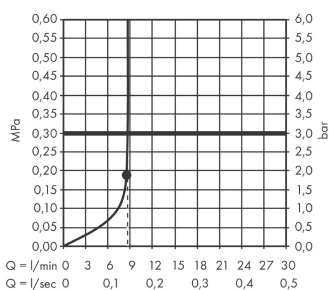

Flowchart

The consumption was measured in combination with the appropriate fittings (thermostat/mixer/in-wall valve) to reflect actual application in practice.