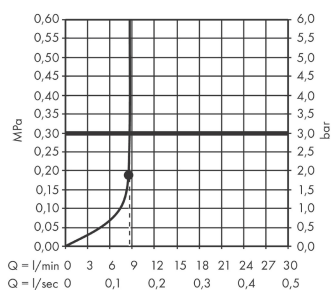

Flowchart

The consumption was measured in combination with the appropriate fittings (thermostat/mixer/in-wall valve) to reflect actual application in practice.