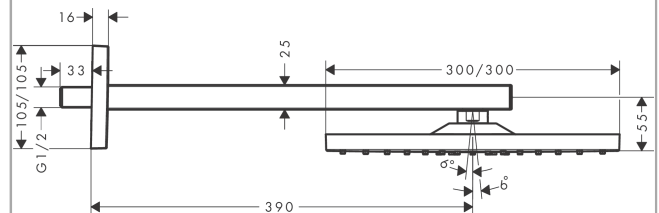

Raindance E

Overhead shower 300 1jet with shower arm

Surfaces: **chrome** Art. no. : **26238000**

Description

product features

- Shower head size: 300 x 300 mm
- Shower arm length: 390 mm
- Ball-joint: overhead shower angle adjustable
- Spray pattern: RainAir
- flow rate RainAir 17 l/min at 3 bar
- Operating pressure: min. 1 bar/max. 6 bar
- Spray face: metal
- spray disc removable for cleaning
- Installation: wall
- Connection thread 1/2"
- WRAS 1809002
- WRAS 1809002
- WRAS 1809002

Article Details

Price excl. VAT

£ 545.83

Technology

Certificates

Product image

Scale drawing

Raindance E

Overhead shower 300 1jet with shower arm

Surfaces: **chrome** Art. no. : **26238000**

Flowchart

The consumption was measured in combination with the appropriate fittings (thermostat/mixer/in-wall valve) to reflect actual application in practice.