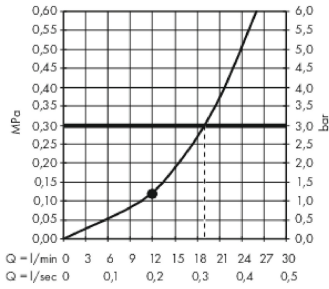

Raindance E

Overhead shower 300 1jet with shower arm

Surfaces: **chrome** Art. no. : **26238000**

Flowchart

The consumption was measured in combination with the appropriate fittings (thermostat/mixer/in-wall valve) to reflect actual application in practice.