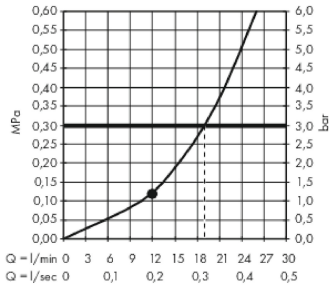

Raindance E
Overhead shower 300 1jet with ceiling connector
Surfaces: **chrome** Art. no. : **26250000**

Flowchart

The consumption was measured in combination with the appropriate fittings (thermostat/mixer/in-wall valve) to reflect actual application in practice.