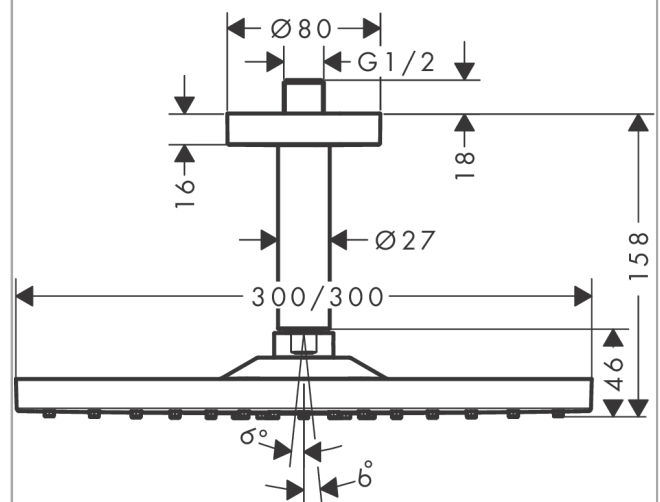

Raindance E

Overhead shower 300 1jet with ceiling connector

Surfaces: **chrome** Art. no. : **26250000**

Description

product features

- Shower head size: 300 x 300 mm
- Ball-joint: overhead shower angle adjustable
- Spray pattern: RainAir
- flow rate RainAir 17 l/min at 3 bar
- Operating pressure: min. 1 bar/max. 6 bar
- Spray face: metal
- spray disc removable for cleaning
- brass ceiling connector
- Ceiling connection length: 158 mm
- Installation: ceiling
- Connection thread ½"
- WRAS 1809002
- WRAS 1809002
- WRAS 1809002

Article Details

Price excl. VAT

£ 512.50

Technology

Design awards

Certificates

Product image

Scale drawing

Raindance E
Overhead shower 300 1jet with ceiling connector
 Surfaces: **chrome** Art. no. : **26250000**

Flowchart

The consumption was measured in combination with the appropriate fittings (thermostat/mixer/in-wall valve) to reflect actual application in practice.