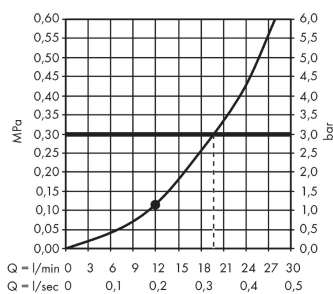

Raindance E
Overhead shower 400/400 1jet
 Surfaces: **chrome** Art. no. : **26252000**

Description

product features

- Shower head size: 400 x 400 mm
- Spray pattern: RainAir
- flow rate RainAir 20 l/min at 3 bar
- Spray face: metal
- Installation: ceiling mounted
- Connection thread 1/2"
- Minimum operating pressure 1.1 bar
- WRAS 1903002

Article Details

Price excl. VAT

£ 816.67

Technology

Certificates

Product image

Scale drawing

Flowchart

The consumption was measured in combination with the appropriate fittings (thermostat/mixer/ in-wall valve) to reflect actual application in practice.