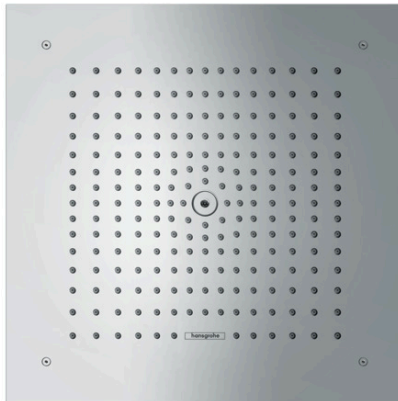

Raindance E
Overhead shower 400/400 1jet
Surfaces: **chrome** Art. no. : **26252000**

Description

product features

- Shower head size: 400 x 400 mm
- Spray pattern: RainAir
- flow rate RainAir 20 l/min at 3 bar
- Spray face: metal
- Installation: ceiling mounted
- Connection thread 1/2"
- Minimum operating pressure 1.1 bar
- WRAS 1903002

Article Details

Price excl. VAT

£ 816.67

Technology

Certificates

Product image