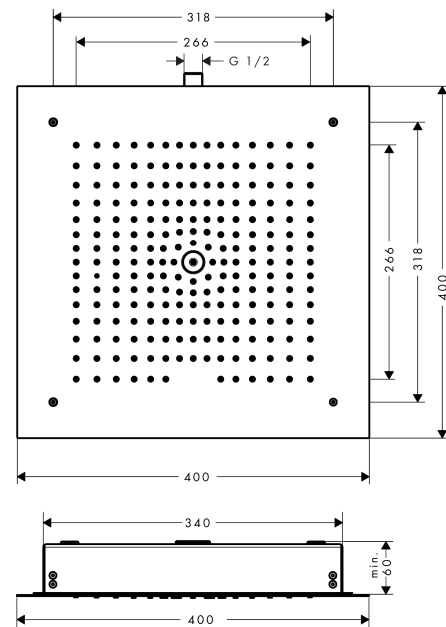

Raindance E
Overhead shower 400/400 1jet
 Surfaces: **chrome** Art. no. : **26252000**

Description

product features

- Shower head size: 400 x 400 mm
- Spray pattern: RainAir
- flow rate RainAir 20 l/min at 3 bar
- Spray face: metal
- Installation: ceiling mounted
- Connection thread 1/2"
- Minimum operating pressure 1.1 bar
- WRAS 1903002

Article Details

Price excl. VAT

£ 816.67

Technology

Certificates

Product image

Scale drawing

Flowchart

The consumption was measured in combination with the appropriate fittings (thermostat/mixer/ in-wall valve) to reflect actual application in practice.