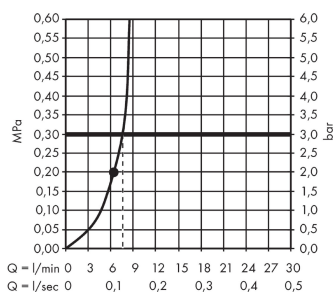

Raindance E

Overhead shower 400/400 1jet EcoSmart 9 l/min

Surfaces: chrome Art. no. : 26253000

Description

product features

- Shower head size: 400 x 400 mm
- Spray pattern: RainAir
- maximum flow rate 9 l/min at 3 bar
- flow rate RainAir 8 l/min at 3 bar
- Spray face: metal
- Installation: ceiling mounted
- Connection thread 1/2"
- WRAS 1903002

Article Details

Price excl. VAT

£ 816.67

Technology

Certificates

Product image

Scale drawing

Flowchart

The consumption was measured in combination with the appropriate fittings (thermostat/mixer/ in-wall valve) to reflect actual application in practice.