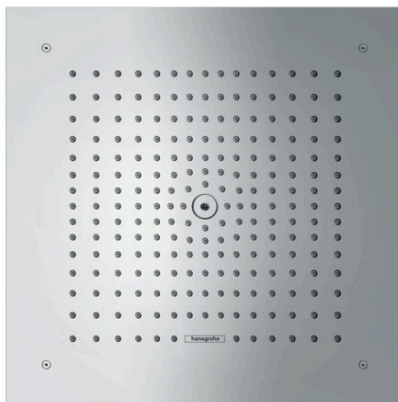

Raindance E

Overhead shower 400/400 1jet EcoSmart 9 l/min

Surfaces: chrome Art. no. : 26253000

Description

product features

- Shower head size: 400 x 400 mm
- Spray pattern: RainAir
- maximum flow rate 9 l/min at 3 bar
- flow rate RainAir 8 l/min at 3 bar
- Spray face: metal
- Installation: ceiling mounted
- Connection thread 1/2"
- WRAS 1903002

Article Details

Price excl. VAT

£ 816.67

Technology

Certificates

Product image