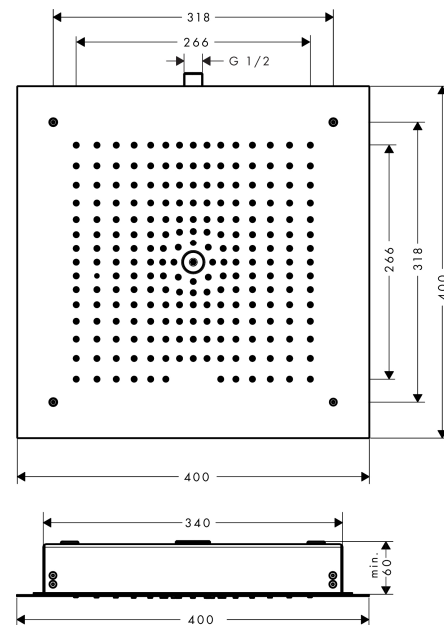

Raindance E

Overhead shower 400/400 1jet EcoSmart 9 l/min

Surfaces: chrome Art. no. : 26253000

Description

product features

- Shower head size: 400 x 400 mm
- Spray pattern: RainAir
- maximum flow rate 9 l/min at 3 bar
- flow rate RainAir 8 l/min at 3 bar
- Spray face: metal
- Installation: ceiling mounted
- Connection thread 1/2"
- WRAS 1903002

Article Details

Price excl. VAT

£ 816.67

Technology

Certificates

Product image

Scale drawing

Flowchart

The consumption was measured in combination with the appropriate fittings (thermostat/mixer/ in-wall valve) to reflect actual application in practice.