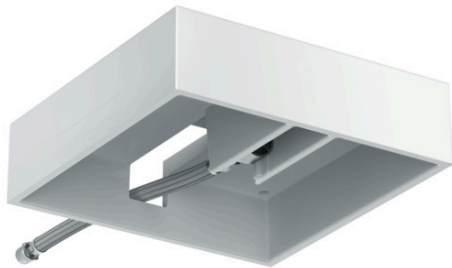

Raindance E
Basic set for overhead shower 400/400 1jet
 Surfaces: **chrome** Art. no. : **26254180**

Description

Article Details

Price excl. VAT

£ 120.00

Product image

Scale drawing