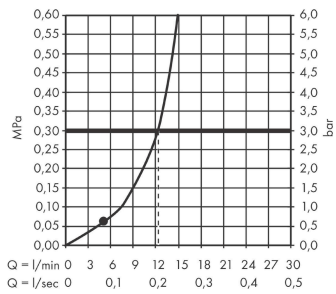

Vernis Shape
Overhead shower 230 1jet
Finish: **chrome** Art. no. : **26281000**

Flowchart

The consumption was measured in combination with the appropriate fittings (thermostat/mixer/in-wall valve) to reflect actual application in practice.