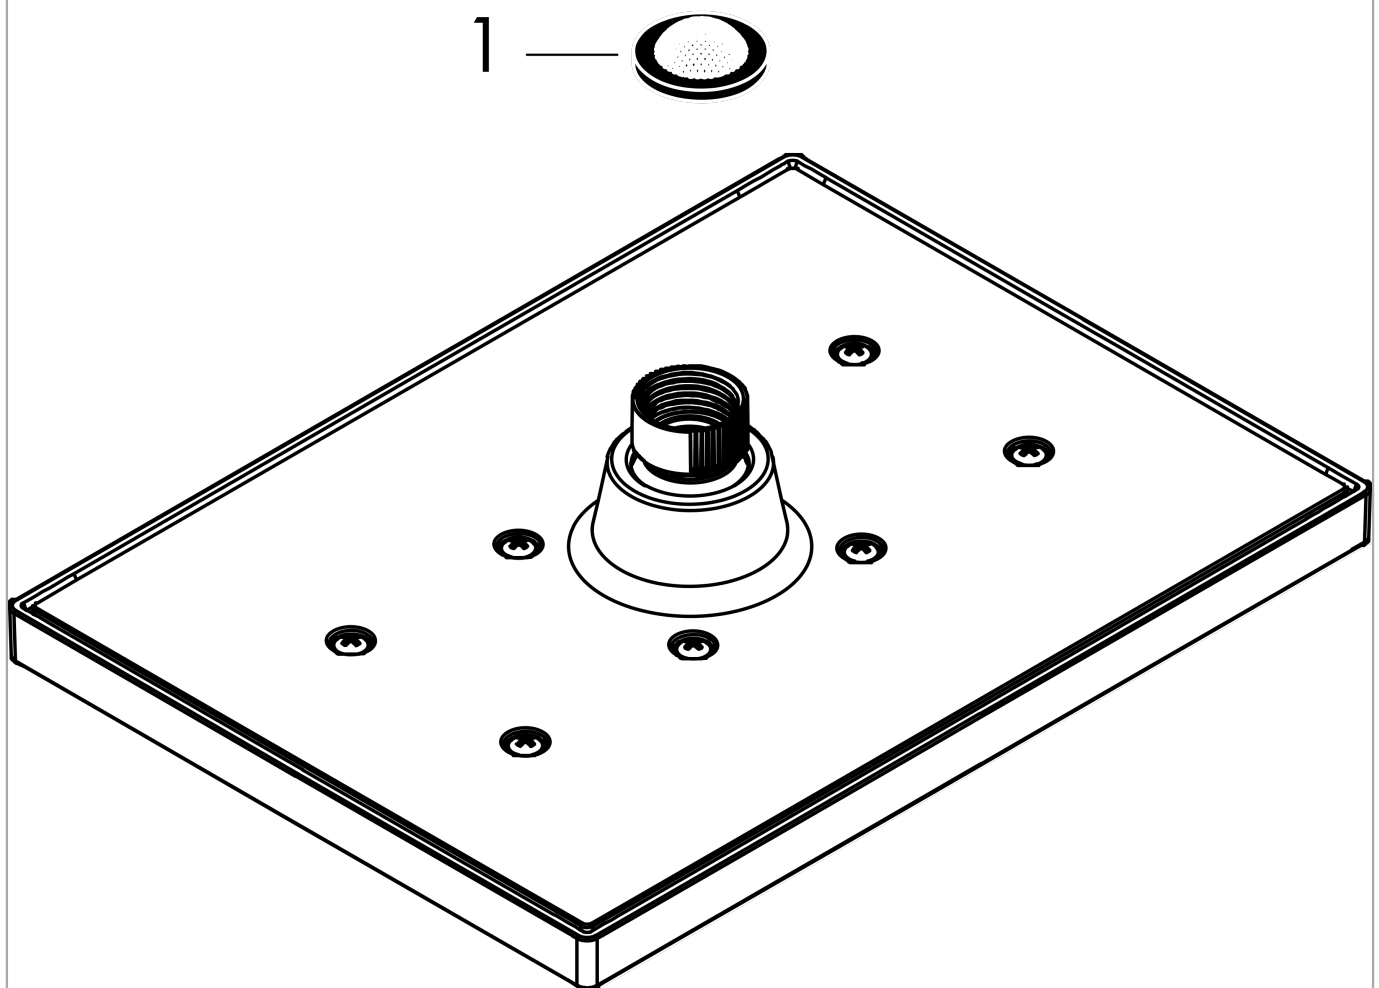

Vernis Shape
Overhead shower 230 1jet
Finish: chrome Art. no. : 26281000

Exploded Drawing

Year of production: >04/21