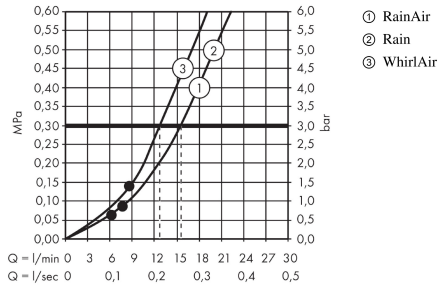

Raindance Select S
Shower set 120 3jet with shower rail 65 cm
 Surfaces: **chrome** Art. no. : **26320000**

Description

product features

- Consists of: hand shower, shower bar, shower hose, slider
- Spray pattern: Rain, RainAir, Whirl
- Select button to comfortably switch between spray modes
- Shower head size: 120 mm
- pivot connector prevent hose from tangling
- 90° position adjustable slider, pivots left and right, up and down
- metal shower slide
- maximum flow rate 15 l/min at 3 bar
- 25 mm width of shower bar
- operating pressure: min 1 bar / max 6 bar
- Material: solid Brass
- wall supports of metal

Article Details

Price excl. VAT

£ 229.17

Technology

Product image

Scale drawing

Raindance Select S
Shower set 120 3jet with shower rail 65 cm
 Surfaces: **chrome** Art. no. : **26320000**

Flowchart

The consumption was measured in combination with the appropriate fittings (thermostat/mixer/ in-wall valve) to reflect actual application in practice.