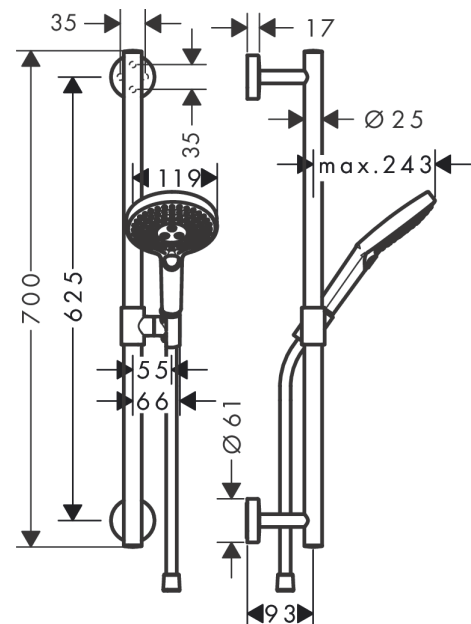

Raindance Select S
Shower set 120 3jet with shower rail 65 cm
 Surfaces: **chrome** Art. no. : **26320000**

Description

product features

- Consists of: hand shower, shower bar, shower hose, slider
- Spray pattern: Rain, RainAir, Whirl
- Select button to comfortably switch between spray modes
- Shower head size: 120 mm
- pivot connector prevent hose from tangling
- 90° position adjustable slider, pivots left and right, up and down
- metal shower slide
- maximum flow rate 15 l/min at 3 bar
- 25 mm width of shower bar
- operating pressure: min 1 bar / max 6 bar
- Material: solid Brass
- wall supports of metal

Article Details

Price excl. VAT

£ 229.17

Technology

Product image

Scale drawing

Raindance Select S
Shower set 120 3jet with shower rail 65 cm
 Surfaces: **chrome** Art. no. : **26320000**

Flowchart

The consumption was measured in combination with the appropriate fittings (thermostat/mixer/ in-wall valve) to reflect actual application in practice.